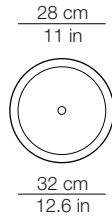

## DIMENSIONI - DIMENSIONS

Front view

Top view

## IMBALLO - PACKAGING

Volume: 0.027 m<sup>3</sup> / 0.938 ft<sup>3</sup>  
Gross weight: 1.86 kg / 4.09 lbs

Volume: 0.034 m<sup>3</sup> / 1.212 ft<sup>3</sup>  
Gross weight: 1.38 kg / 3.04 lbs