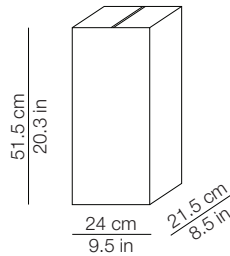

## DIMENSIONI - DIMENSIONS

Front view

Top view

## IMBALLO - PACKAGING

Volume: 0.027 m<sup>3</sup> / 0.938 ft<sup>3</sup>  
Gross weight: 1.86 kg / 4.09 lbs

Volume: 0.034 m<sup>3</sup> / 1.212 ft<sup>3</sup>  
Gross weight: 1.38 kg / 3.04 lbs