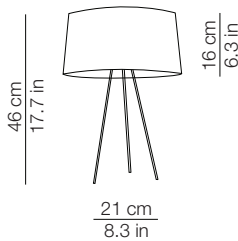

# KUNDALINI

Lampada da tavolo, struttura in metallo verniciato grigio o bianco. Paralume in tessuto ignifugo chiuso da disco in metallo microforato e verniciato.

*Table lamp, structure in grey or white painted metal. Shade in fire-resistant fabric closed by a painted perforated metallic disc.*

## DIMENSIONI - DIMENSIONS

Front view

Top view

## IMBALLO - PACKAGING

Volume: 0.027 m<sup>3</sup> / 0.938 ft<sup>3</sup>  
Gross weight: 1.86 kg / 4.09 lbs

Volume: 0.034 m<sup>3</sup> / 1.212 ft<sup>3</sup>  
Gross weight: 1.38 kg / 3.04 lbs