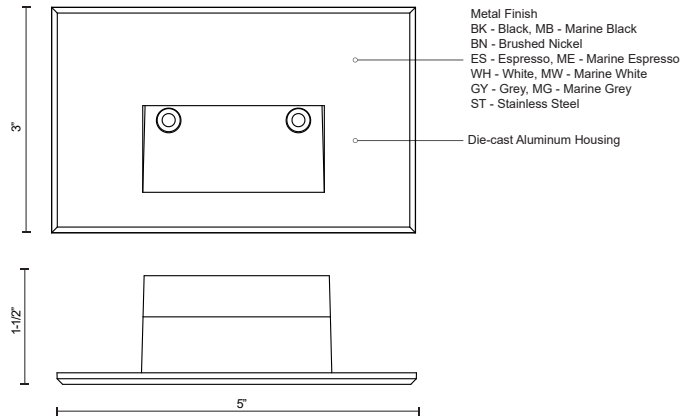

**SONIC
ER3003
STEP LIGHTS**

PROJECT

DESCRIPTION

A horizontal rectangle-shaped recessed light in matte black, white powder, or brushed nickel finish. The optically designed light control of Sonic's die cast Aluminum housing fully conceals the source. Ideal for step or courtesy light use. This fixture is rated for outdoor use but there is no reason it cannot be utilized indoors too. Fits into a single gang box.

SPECIFICATION DETAILS

* For custom options, consult factory for details.

Fixture Dimensions	W5" x H3" x E1-1/2"
Light Source	LED
Wattage	3.5W
Total Lumens	400lm
Delivered Lumens	BK-26lm; BN-24lm; WH-76lm;
Voltage	120V
Color Temperature	3000K
CRI (Ra)	>90
Optional Color Temps	2700K - 5000K Available, Minimum Order Quantities Apply
LED Rated Life	50,000 hours
Dimming	100% - 10%, ELV Dimmer (Not Included)
Diffuser Details	Glass diffuser
Location	Wet
Warranty	5 Years
ADA Compliant	Yes