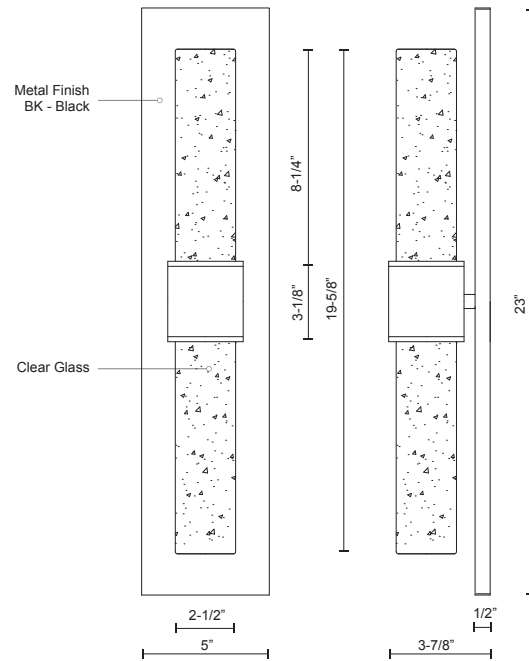

COPENHAGEN EW48218-BK

WALL

PROJECT

DESCRIPTION

The Copenhagen balances a clean, simple geometry with highly detailed glass for a sophisticated outdoor product line. The stark yet refined finish of the black structure contrasts with the translucent glass to augment its effect. Available in both wall-mounted and chandelier configurations, the complete offering is both elegant and versatile.

SPECIFICATION DETAILS

* For custom options, consult factory for details.

Fixture Dimensions	W2-1/2" x H19-5/8" x E3-7/8"
Light Source	LED
Wattage	15W
Total Lumens	1200lm
Delivered Lumens	BK-661lm
Voltage	120V
Color Temperature	3000K
CRI (Ra)	>90
Optional Color Temps	2700K - 5000K Available, Minimum Order Quantities Apply
LED Rated Life	50,000 hours
Dimming	100% - 10%, ELV Dimmer (Not Included)
Glass Details	Cast clear textured glass
Location	Wet
Warranty	5 Years
ADA Compliant	Yes
Canopy Dimensions	W5" x H23" x E1/2"