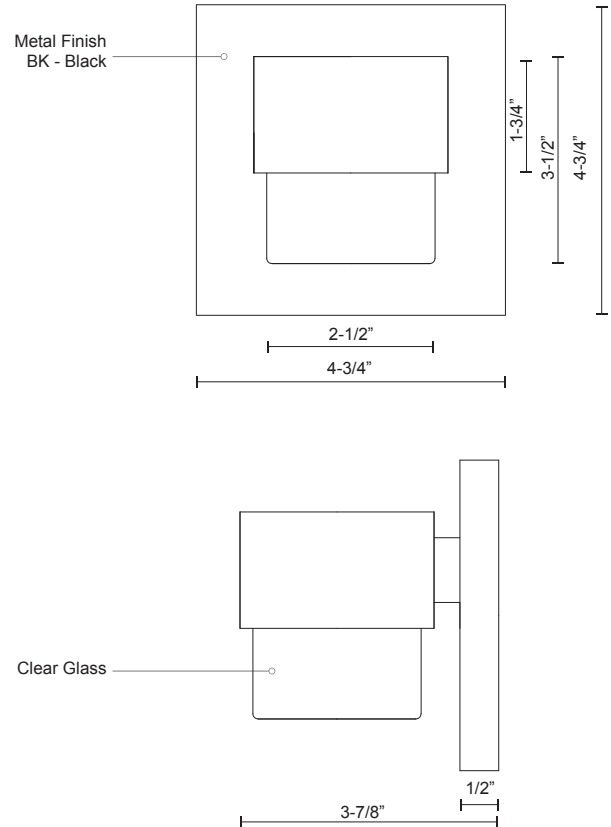

COPENHAGEN EW48205-BK

WALL

PROJECT

SPECIFICATION DETAILS

* For custom options, consult factory for details.

Fixture Dimensions	W2-1/2" x H3-1/2" x E3-7/8"
Light Source	LED
Wattage	5W
Total Lumens	400lm
Delivered Lumens	BK-237lm
Voltage	120V
Color Temperature	3000K
CRI (Ra)	>90
Optional Color Temps	2700K - 5000K Available, Minimum Order Quantities Apply
LED Rated Life	50,000 hours
Dimming	100% - 10%, ELV Dimmer (Not Included)
Glass Details	Cast clear textured glass
Location	Wet
Warranty	5 Years
ADA Compliant	Yes
Canopy Dimensions	W4-3/4" x H4-3/4" x E1/2"

DESCRIPTION

The Copenhagen balances a clean, simple geometry with highly detailed glass for a sophisticated outdoor product line. The stark yet refined finish of the black structure contrasts with the translucent glass to augment its effect. Available in both wall-mounted and chandelier configurations, the complete offering is both elegant and versatile.