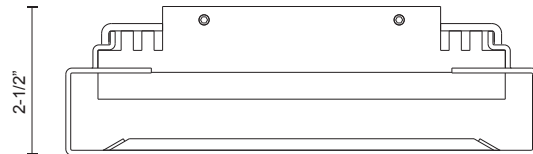

EW37202-GY
Gray

EW37202-BK
Black

SPECIFICATION DETAILS

* For custom options, consult factory for details.

Fixture Dimensions	W7-5/8" x H5-1/2" x E2-1/2"
Light Source	LED
Wattage	10W
Total Lumens	850lm*
Delivered Lumens	BK-637lm; GY-659lm;
Voltage	120V
Color Temperature	3000K
CRI (Ra)	>90
Optional Color Temps	2700K - 5000K Available, Minimum Order Quantities Apply
LED Rated Life	50,000 hours
Dimming	100% - 10%, TRIAC or ELV Dimmer (Not Included)
Diffuser Details	White PC Diffuser
Shade Details	Formed Aluminum
Location	Wet
Warranty	5 Years
ADA Compliant	Yes