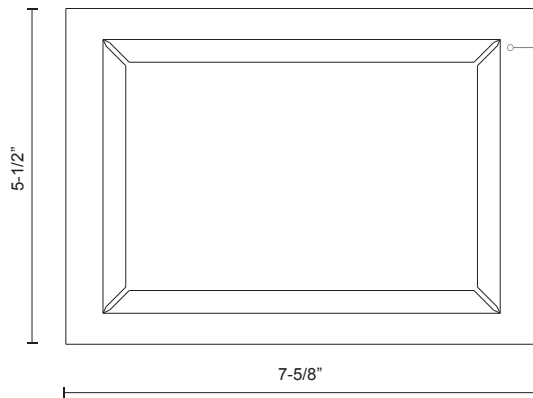

EW37202-GY
Gray

EW37202-BK
Black

SPECIFICATION DETAILS

* For custom options, consult factory for details.

Fixture Dimensions	W7-5/8" x H5-1/2" x E2-1/2"
Light Source	LED
Wattage	10W
Total Lumens	850lm*
Delivered Lumens	BK-637lm; GY-659lm;
Voltage	120V
Color Temperature	3000K
CRI (Ra)	>90
Optional Color Temps	2700K - 5000K Available, Minimum Order Quantities Apply
LED Rated Life	50,000 hours
Dimming	100% - 10%, TRIAC or ELV Dimmer (Not Included)
Diffuser Details	White PC Diffuser
Shade Details	Formed Aluminum
Location	Wet
Warranty	5 Years
ADA Compliant	Yes