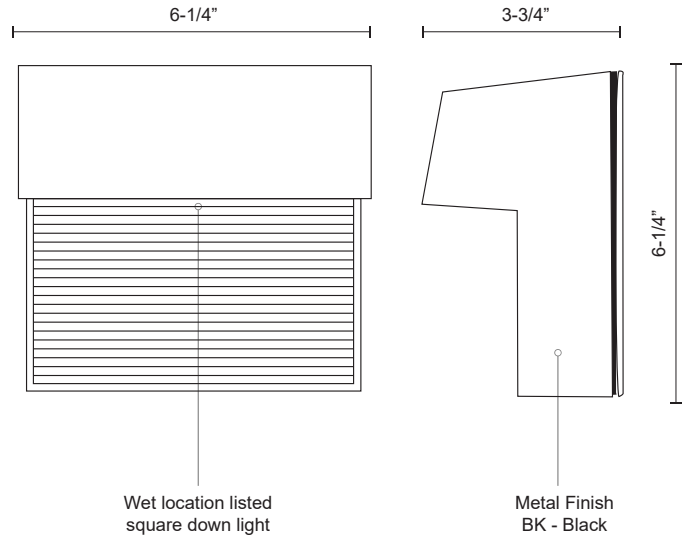

DESCRIPTION

Die-cast aluminum with powder-coated finish and glass diffuser.
Available in Black.

KUZCO

19054 28TH AVENUE
SURREY - BC V3Z 6M3
CANADA

WWW.KUZCOLIGHTING.COM

COMMENT