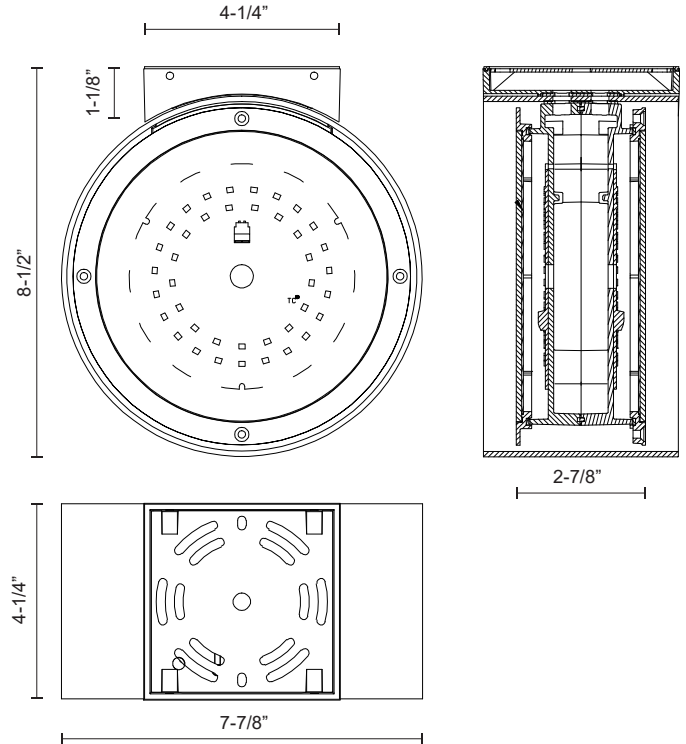

ASTORIA EW60210

WALL

PROJECT

EW60210-BK
Black

SPECIFICATION DETAILS

* For custom options, consult factory for details.

Fixture Dimensions	W7-7/8" x H4-1/4" x E8-1/2"
Light Source	LED
Wattage	24W
Total Lumens	2000lm
Delivered Lumens	BK-1769lm
Voltage	120V
Color Temperature	3000K
CRI (Ra)	>90
Optional Color Temps	2700K - 5000K Available, Minimum Order Quantities Apply
LED Rated Life	50,000 hours
Dimming	100% - 10%, ELV Dimmer (Not Included)
Diffuser Details	White PC Diffuser
Location	Wet
Warranty	5 Years

DESCRIPTION

High power LED exterior wall mount fixture with up/down light. Astoria is a modernist cylindrical design, its simple lines can disappear easily into the architectural space. Tempered glass panels at each end seal the fixture and allow a bright illumination on both the mounting surface and on the floor / ceiling of the space. Astoria is available with black or white finishes.