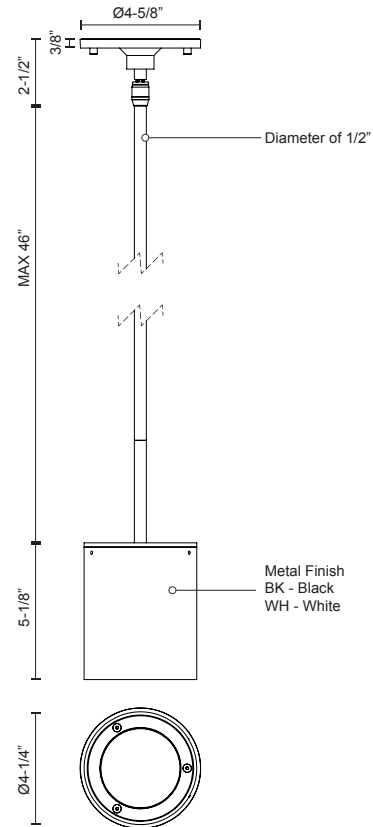

**LAMAR
EP19404
PENDANTS**

PROJECT

EP19404-BK
Black

EP19404-WH
White

SPECIFICATION DETAILS

* For custom options, consult factory for details.

Fixture Dimensions	L4 1/4" x W4 1/4" x H5 1/8"
Light Source	LED
Wattage	21W
Total Lumens	1785lm
Delivered Lumens	BK-1132lm; WH-1215lm;
Voltage	120V
Color Temperature	3000K
CRI (Ra)	>90
Optional Color Temps	2700K - 5000K Available, Minimum Order Quantities Apply
LED Rated Life	50,000 hours
Dimming	100% - 10%, TRIAC or ELV Dimmer (Not Included)
Diffuser Details	White PC Diffuser
Adjustable	Yes
Rod Length	46" Max (3x12" + 1x6" + 1x4")
Location	Wet
Warranty	5 Years
Canopy Dimensions	D4-5/8" x H3/8"

DESCRIPTION

Extruded aluminum cylinders with cast retaining rings and mounts. Exterior surface mount or pendant with Frosted PC Diffuser. Down light. Custom options available.

KUZCO

19054 28TH AVENUE
SURREY - BC V3Z 6M3
CANADA