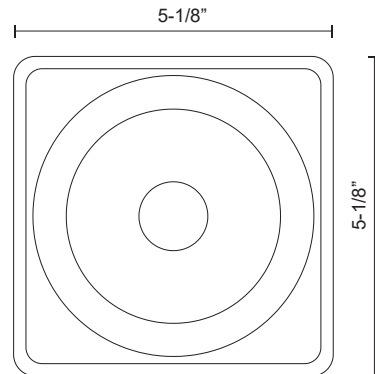

FALCO
FM10705
FLUSH MOUNT

PROJECT

SPECIFICATION DETAILS

* For custom options, consult factory for details.

Fixture Dimensions	L5-1/8" x W5-1/8" x H4-1/2"
Light Source	LED
Wattage	15W
Total Lumens	1100lm
Delivered Lumens	BK-813lm; WH-968lm;
Voltage	120V
Color Temperature	3000K
CRI (Ra)	>90
Optional Color Temps	2700K - 5000K Available, Minimum Order Quantities Apply
LED Rated Life	50,000 hours
Dimming	100% - 10%, ELV Dimmer (Not Included)
Diffuser Details	Clear Acrylic Multi-Faceted Lens
Shade Details	Cast Aluminum
Location	Dry
Warranty	5 Years

DESCRIPTION

LED flush mount made from heavy-gauge cast-aluminum painted white or black, square cylinder or round cylinder shaped. Equipped with our powerful AC LED technology, that shines through a clear acrylic multi-faceted hybrid lens and reflects an impressive light off of the recessed reflector down into the room.

Metal Finish
BK - Black
WH - White

KUZCO

19054 28TH AVENUE
SURREY - BC V3Z 6M3
CANADA

WWW.KUZCOLIGHTING.COM

COMMENT