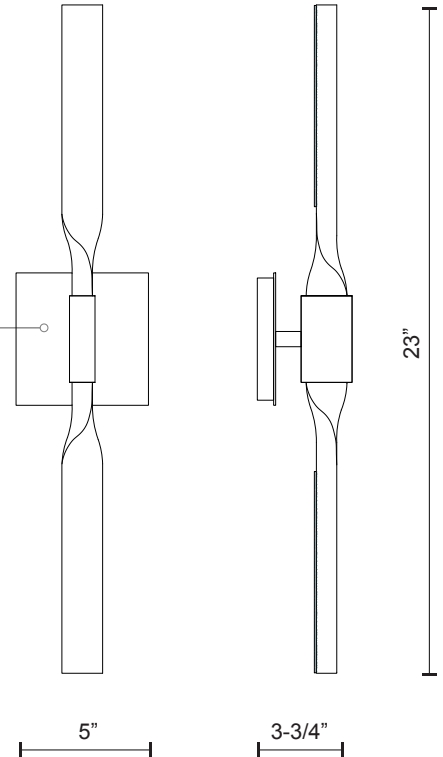

PROPELLER WS53224

WALL

PROJECT

DESCRIPTION

The hand-polished steel wall sconce is held to the wall by a small square plate. A simple twist in the middle of the metal bar and the square mounting plate are the only two elements this piece needs to add a seamlessly elegant touch to any indoor wall. Hang this 24 inch long sconce vertically or horizontally to let the LEDs meet your lighting design needs. Three finishes available as well as custom options.

SPECIFICATION DETAILS

* For custom options, consult factory for details.

Fixture Dimensions	W5" x H23" x E3-3/4"
Light Source	LED
Wattage	16W
Total Lumens	1200lm
Delivered Lumens	BK - 309lm; PT - 339lm; WH - 500lm;
Voltage	120V
Color Temperature	3000K
CRI (Ra)	>90
Optional Color Temps	2700K - 5000K Available, Minimum Order Quantities Apply
LED Rated Life	50,000 hours
Dimming	100% - 10%, ELV Dimmer (Not Included)
Diffuser Details	Frosted acrylic diffuser
Location	Dry
Warranty	5 Years
ADA Compliant	Yes
Canopy Dimensions	W5-1/8" x H5-1/8" x E3/4"

Metal Finish
PT - Platinum
BK - Black
WH - White

KUZCO

19054 28TH AVENUE
SURREY - BC V3Z 6M3
CANADA

WWW.KUZCOLIGHTING.COM

COMMENT