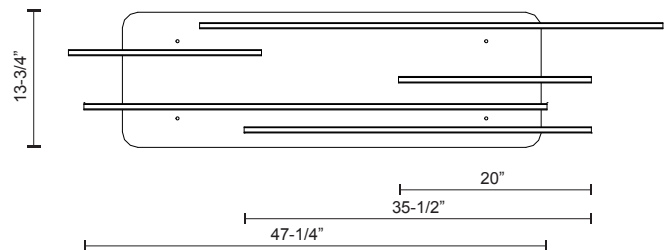

CHUTE MOTION MP14960

PENDANTS

PROJECT

MP14960-BK
Black

MP14960-WH
White

SPECIFICATION DETAILS

* For custom options, consult factory for details.

Fixture Dimensions	L60-1/2" x W13-3/4" x H5/8"
Light Source	LED
Wattage	65W
Total Lumens	4940lm
Delivered Lumens	BK-2925lm; WH-3575lm;
Voltage	120V
Color Temperature	3000K
CRI (Ra)	>90
Optional Color Temps	2700K - 5000K Available, Minimum Order Quantities Apply
LED Rated Life	50,000 hours
Dimming	100% - 10%, TRIAC or ELV Dimmer (Not Included)
Diffuser Details	White Acrylic Diffuser
Adjustable	Yes
Wire Length	120" Max
Wire Type	Color Matching Coaxial Wire
Location	Dry
Warranty	5 Years
Canopy Dimensions	L42-3/4" x W13-3/4" x H1-5/8"

DESCRIPTION

Extruded circular aluminum horizontal lamp rods. Flexible silicon rubber diffusers. Lightly textured powder-coat colors. Outward-emitting light. Custom options available.

COMMENT

KUZCO

19054 28TH AVENUE
SURREY - BC V3Z 6M3
CANADA