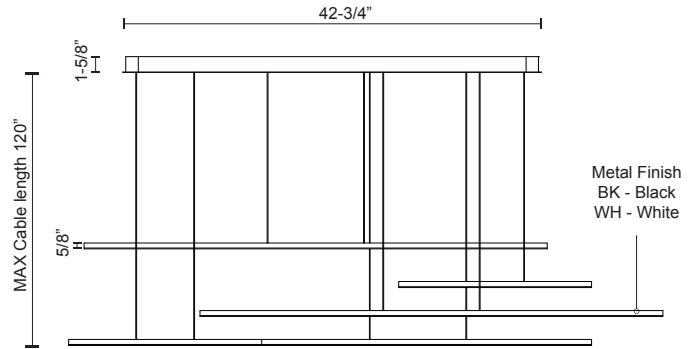

CHUTE MOTION MP14960

PENDANTS

PROJECT

MP14960-BK
Black

MP14960-WH
White

SPECIFICATION DETAILS

* For custom options, consult factory for details.

Fixture Dimensions	L60-1/2" x W13-3/4" x H5/8"
Light Source	LED
Wattage	65W
Total Lumens	4940lm
Delivered Lumens	BK-2925lm; WH-3575lm;
Voltage	120V
Color Temperature	3000K
CRI (Ra)	>90
Optional Color Temps	2700K - 5000K Available, Minimum Order Quantities Apply
LED Rated Life	50,000 hours
Dimming	100% - 10%, TRIAC or ELV Dimmer (Not Included)
Diffuser Details	White Acrylic Diffuser
Adjustable	Yes
Wire Length	120" Max
Wire Type	Color Matching Coaxial Wire
Location	Dry
Warranty	5 Years
Canopy Dimensions	L42-3/4" x W13-3/4" x H1-5/8"

DESCRIPTION

Extruded circular aluminum horizontal lamp rods. Flexible silicon rubber diffusers. Lightly textured powder-coat colors. Outward-emitting light. Custom options available.

COMMENT

KUZCO

19054 28TH AVENUE
SURREY - BC V3Z 6M3
CANADA