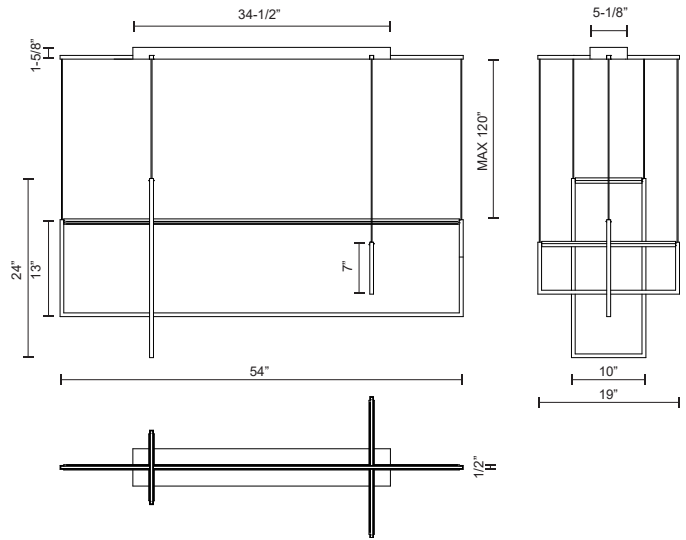

MP28356-BK
Black

MP28356-BN
Brushed Nickel

MP28356-WH
White

SPECIFICATION DETAILS

* For custom options, consult factory for details.

Fixture Dimensions	L54" x W19" x H24"
Light Source	LED
Wattage	90W
Total Lumens	7980lm
Delivered Lumens	BK-2628lm; BN-2351lm; WH-3616lm;
Voltage	120V
Color Temperature	3000K
CRI (Ra)	>90
Optional Color Temps	2700K - 5000K Available, Minimum Order Quantities Apply
LED Rated Life	50,000 hours
Dimming	100% - 10%, TRIAC or ELV Dimmer (Not Included)
Diffuser Details	White Acrylic Diffuser
Adjustable	Yes
Wire Length	120" Max
Wire Type	Color Matching Coaxial Wire
Location	Dry
Warranty	5 Years
Canopy Dimensions	L34-1/2"x W5-1/8"x H1-5/8"