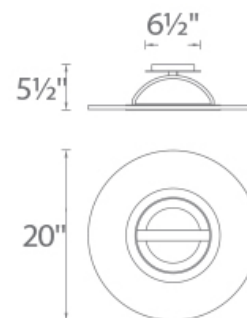

FINISHES

LINE DRAWING