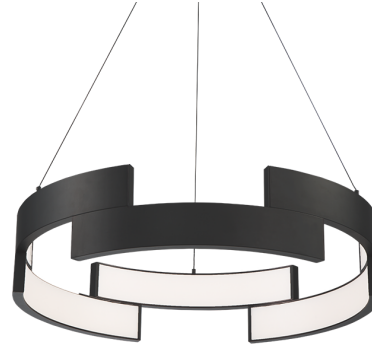

WAC LIGHTING

Fixture Type: _____

Catalog Number: _____

Project: _____

Location: _____

Trap

Pendant 3000K

Model & Size	Color Temp & CRI	Finish	Watt	LED Lumens	Delivered Lumens	Title 24
PD-95827 27"	3000K 90	BK Black	65W	4759	3953	Yes
	3000K 90	CH Chrome	65W	4759	3953	Yes
	3000K 90	WT White	65W	4759	3953	Yes

Example: **PD-95827-BK**

DESCRIPTION

Futuristic design meets top-tier technology in this artful pendant, where cutting-edge LED light radiates inside terraced bands finished in black, chrome or white.

FEATURES

- Thin coated-shield wiring for clean look
- Can be mounted on a sloped ceiling
- Driver concealed within the canopy
- 5 year warranty

SPECIFICATIONS

Color Temp:	3000K
Input:	120-277 VAC, 50/60Hz
CRI:	90
Dimming:	ELV: 100-10%, 0-10V: 100-5%
Rated Life:	50000 Hours
Standards:	ETL, cETL, Title 24 JA8-2016 Compliant Damp Location Listed
Construction:	Aluminum body with PC diffuser