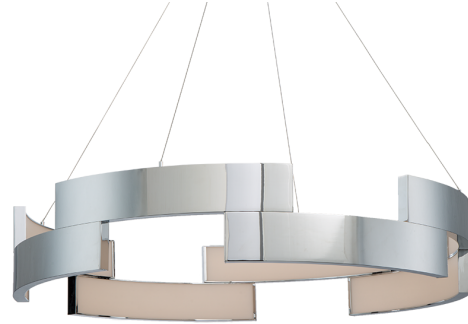

WAC LIGHTING

Fixture Type: _____

Catalog Number: _____

Project: _____

Location: _____

Trap

Pendant 3000K

Model & Size	Color Temp & CRI	Finish	Watt	LED Lumens	Delivered Lumens	Title 24
PD-95838 38"	3000K 90	BK Black	79W	5580	4293	Yes
	3000K 90	CH Chrome	79W	5580	4293	Yes
	3000K 90	WT White	79W	5580	4293	Yes

Example: **PD-95838-BK**

DESCRIPTION

Futuristic design meets top-tier technology in this artful pendant, where cutting-edge LED light radiates inside terraced bands finished in black, chrome or white.

FEATURES

- Thin coated-shield wiring for clean look
- Can be mounted on a sloped ceiling
- Driver concealed within the canopy
- 5 year warranty

SPECIFICATIONS

Color Temp:	3000K
Input:	120-277 VAC, 50/60Hz
CRI:	90
Dimming:	ELV: 100-10%, 0-10V: 100-5%
Rated Life:	50000 Hours
Standards:	ETL, cETL, Title 24 JA8-2016 Compliant Damp Location Listed
Construction:	Aluminum body with PC diffuser