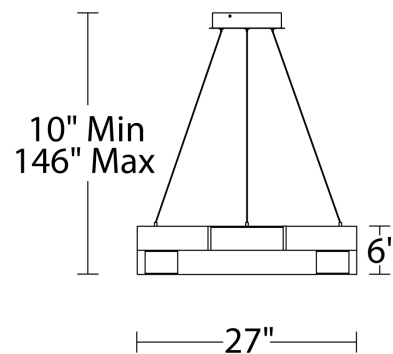

FINISHES

LINE DRAWING

PD-95827

WAC LIGHTING

Fixture Type: _____

Catalog Number: _____

Project: _____

Location: _____