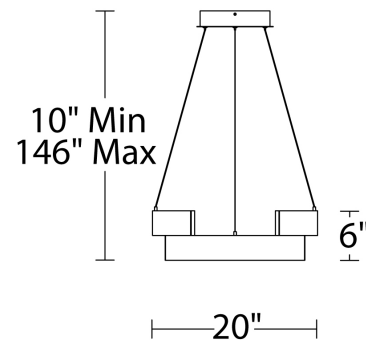

WAC LIGHTING

Fixture Type: _____

Catalog Number: _____

Project: _____

Location: _____

Trap

Pendant 3000K

Model & Size	Color Temp & CRI	Finish	Watt	LED Lumens	Delivered Lumens	Title 24
PD-95820 20"	3000K 90	BK Black	35W	2488	1914	Yes
	3000K 90	CH Chrome	35W	2488	1914	Yes
	3000K 90	WT White	35W	2488	1914	Yes

Example: **PD-95820-BK**

DESCRIPTION

Futuristic design meets top-tier technology in this artful pendant, where cutting-edge LED light radiates inside terraced bands finished in black, chrome or white.

FEATURES

- Thin coated-shield wiring for clean look
- Can be mounted on a sloped ceiling
- Driver concealed within the canopy
- 5 year warranty

SPECIFICATIONS

Color Temp:	3000K
Input:	120-277 VAC, 50/60Hz
CRI:	90
Dimming:	ELV: 100-10%, 0-10V: 100-5%
Rated Life:	50000 Hours
Standards:	ETL, cETL, Title 24 JA8-2016 Compliant Damp Location Listed
Construction:	Aluminum body with PC diffuser

FINISHES

LINE DRAWING

PD-95820