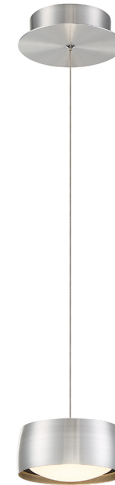

WAC LIGHTING

Fixture Type: _____

Catalog Number: _____

Project: _____

Location: _____

Tic Toc

Pendant 3000K

Model & Size	Color Temp & CRI	Watt	LED Lumens	Delivered Lumens	Finish
PD-37806 6"	3000K 80	15W	1198	684	AL Brushed Aluminum

Example: **PD-37806-AL**

DESCRIPTION

An elegant design with rounded diffusers features up and down illumination for ambient and task lighting, while a beautifully finished metal shade along with an ultra-thin power wire create the sleekest profile possible.

FEATURES

- Can be mounted on a sloped ceiling
- Thin powered aircraft cable provides an ultra-clean look
- Up and down illumination
- Driver concealed within the canopy
- 5 year warranty

SPECIFICATIONS

Color Temp:	3000K
Input:	120 VAC, 50/60Hz
CRI:	80
Dimming:	ELV: 100-10%
Rated Life:	54000 Hours
Standards:	ETL, cETL Damp Location Listed
Construction:	Aluminum body with PC diffuser