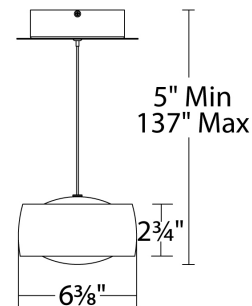

LINE DRAWING

PD-37806