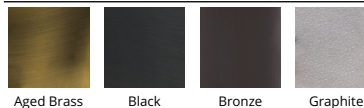

FINISHES

LINE DRAWING