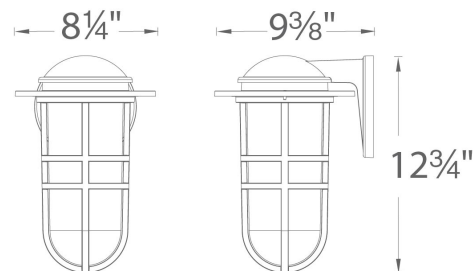

Example: **WS-W24509-AB**

- For 277V special order, add an "F" before the finish: WS-W24509F-AB

DESCRIPTION

Inside a vintage-inspired die-cast aluminum base, the glassclear, hammered, seeded, and mouth blown for an outstanding artisanal look projects beautiful light from a powerful LED array. Updated with a black finish, along with the original bronze and graphite.

Example: **WS-W24513-AB**

- For 277V special order, add an "F" before the finish: WS-W24509F-AB

DESCRIPTION

Inside a vintage-inspired die-cast aluminum base, the glassclear, hammered, seeded, and mouth blown for an outstanding artisanal look projects beautiful light from a powerful LED array. Updated with a black finish, along with the original bronze and graphite.

REPLACEMENT PARTS

RPL-GLA-24513 - Glass for WS-W24513

FINISHES

LINE DRAWING

WS-W24513