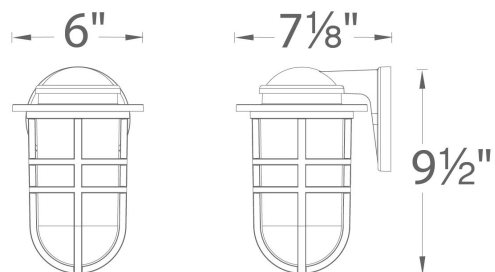

REPLACEMENT PARTS

RPL-GLA-24509 - Glass for WS-W24509

FINISHES

Aged Brass Black Bronze Graphite

LINE DRAWING

WS-W24509

Fixture Type: _____

Catalog Number: _____

Project: _____

Location: _____

Steampunk Outdoor Wall Sconce 3000K

Model & Size	Color Temp & CRI	Finish	Watt	LED Lumens	Delivered Lumens	Title 24
WS-W24513 13"	3000K 90	AB Aged Brass	10W	818	475	Yes
	3000K 90	BK Black	10W	657	440	No
	3000K 90	BZ Bronze	10W	657	440	No
	3000K 90	GH Graphite	10W	657	440	No