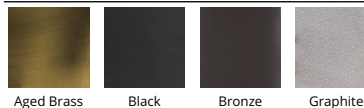

Fixture Type: _____

Catalog Number: _____

Project: _____

Location: _____

Steampunk Outdoor Wall Sconce 3000K

Model & Size	Color Temp & CRI	Finish	Watt	LED Lumens	Delivered Lumens	Title 24
WS-W24509 9"	3000K 90	AB Aged Brass	10W	744	400	Yes
	3000K 90	BK Black	10W	624	365	No
	3000K 90	BZ Bronze	10W	624	365	No
	3000K 90	GH Graphite	10W	624	365	No

Example: **WS-W24509-AB**

- For 277V special order, add an "F" before the finish: WS-W24509F-AB

DESCRIPTION

Inside a vintage-inspired die-cast aluminum base, the glassclear, hammered, seeded, and mouth blown for an outstanding artisanal look projects beautiful light from a powerful LED array. Updated with a black finish, along with the original bronze and graphite.

FEATURES

- Weather resistant powder coated finishes
- Title 24 may not be available for all finishes, check for availability
- ACLED driverless technology
- 5 year warranty

SPECIFICATIONS

Color Temp:	3000K
Input:	120 VAC, 50/60Hz
CRI:	90
Dimming:	ELV: 100-10%
Rated Life:	80000 Hours, 54000 Hours
Standards:	ETL, cETL, IP65, Title 24 JA8-2016 Compliant, Title 24: Wet Location Listed
Construction:	Die-cast aluminum body with clear hammered and seeded mouth-blown glass

REPLACEMENT PARTS

RPL-GLA-24509 - Glass for WS-W24509

FINISHES

Aged Brass Black Bronze Graphite

LINE DRAWING

WS-W24509

Fixture Type: _____

Catalog Number: _____