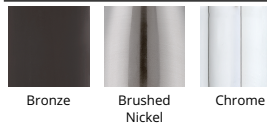

FINISHES

LINE DRAWING