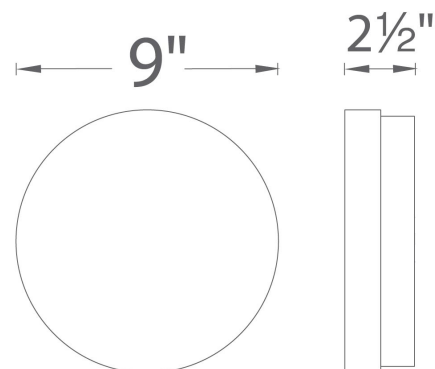

FINISHES

LINE DRAWING