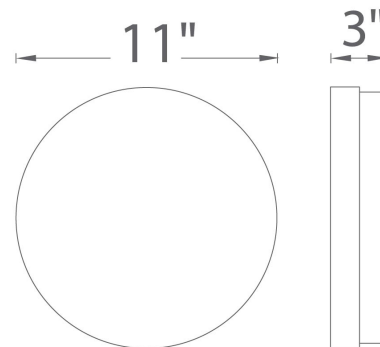

FINISHES

LINE DRAWING

FM-4111