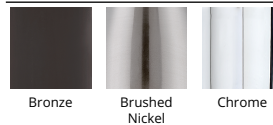

FINISHES

LINE DRAWING