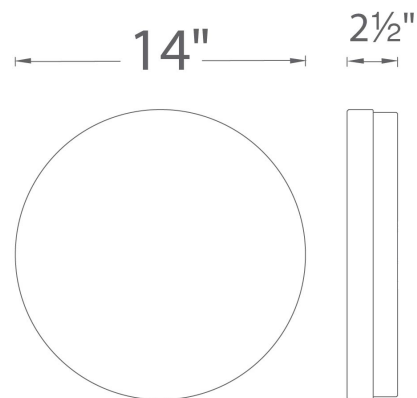

FINISHES

LINE DRAWING

FM-4115