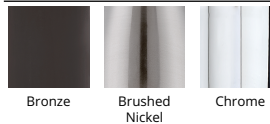

FINISHES

LINE DRAWING