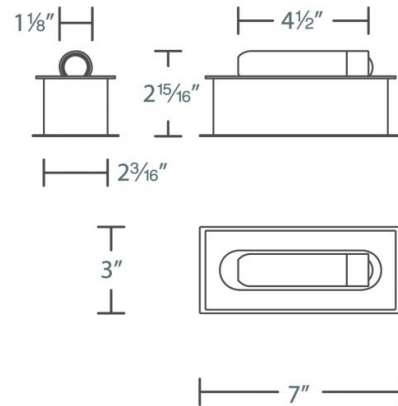

WAC LIGHTING

Fixture Type: _____

Catalog Number: _____

Project: _____

Location: _____

Scope

Wall Light 3000K

Model & Size	Color Temp & CRI	Watt	LED Lumens	Delivered Lumens	Finish
BL-29903 3"	3000K 90	9W	465	135	BK Black BN Brushed Nickel WT White

Example: **BL-29903-BK**

DESCRIPTION

This wall light features a wide pivotable arm, integral driver and convenient fingertip touch dimming.

FEATURES

- On-off switch on fixture
- Wide pivotable arm with light
- Integral driver
- Surface mount or recessed mount
- Fits 2" x 4" vertical switch box with conversion plate provided
- 8 ft cord included for hard-wired and portable installation
- Fingertip touch dimming on base
- Driver concealed within the fixture

SPECIFICATIONS

Color Temp:	3000K
Input:	120-240 VAC, 50/60Hz
CRI:	90
Rated Life:	50000 Hours
Standards:	ETL, cETL
Construction:	Aluminum hardware with glass lens

FINISHES

LINE DRAWING

BL-29903-BN