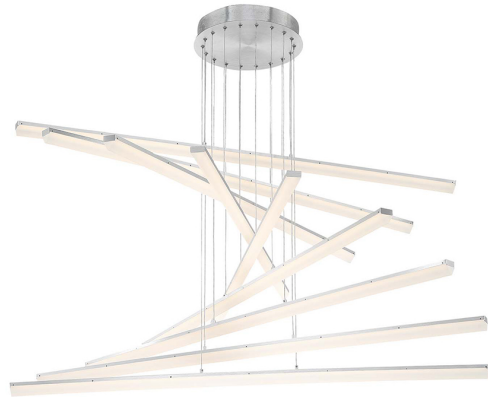

Fixture Type: _____

Catalog Number: _____

Project: _____

Location: _____

Stack

48" Pendant 3000K

Model & Size	Color Temp & CRI	Watt	Voltage	LED Lumens	Delivered Lumens	Finish
PD-29809 9 Light	3000K 90	126W	120-277 VAC	14814	11850	AL Brushed Aluminum BK Black

Example: **PD-29809-AL**

DESCRIPTION

A chandelier that is designed to your tastefully adjust the hanging height and slope of any stem exactly how you want to express your artistry. Thin powered suspension wires ensure a clean look no matter how you hang it.

FEATURES

- Height and slope of each pendant strip can be individually adjusted for personalized creative display
- Thin color matched powered aircraft cables and hardware
- Can be mounted on a sloped ceiling
- Driver concealed within the canopy
- 5 year warranty

SPECIFICATIONS

Color Temp:	3000K
Input:	120-277 VAC, 50/60Hz
CRI:	90
Dimming:	ELV: 100-10%, 0-10V: 100-5%
Rated Life:	50000 Hours
Standards:	ETL, cETL, Title 24 JA8-2016 Compliant Damp Location Listed
Construction:	Aluminum body with extruded acrylic diffuser

FINISHES

LINE DRAWING