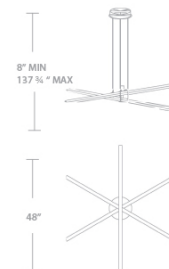

Fixture Type: _____

Catalog Number: _____

Project: _____

Location: _____

Stack

48" Pendant 3000K

Model & Size	Color Temp & CRI	Watt	Voltage	LED Lumens	Delivered Lumens	Finish
PD-29803 3 Light	3000K 90	42W	120-277 VAC	4938	3950	AL Brushed Aluminum BK Black

Example: **PD-29803-AL**

DESCRIPTION

A chandelier that is designed to your tastefully adjust the hanging height and slope of any stem exactly how you want to express your artistry. Thin powered suspension wires ensure a clean look no matter how you hang it.

FEATURES

- Height and slope of each pendant strip can be individually adjusted for personalized creative display
- Thin color matched powered aircraft cables and hardware
- Can be mounted on a sloped ceiling
- Driver concealed within the canopy
- 5 year warranty

SPECIFICATIONS

Color Temp:	3000K
Input:	120-277 VAC, 50/60Hz
CRI:	90
Dimming:	ELV: 100-10%, 0-10V: 100-5%
Rated Life:	50000 Hours
Standards:	ETL, cETL, Title 24 JA8-2016 Compliant Damp Location Listed
Construction:	Aluminum body with extruded acrylic diffuser

FINISHES

LINE DRAWING