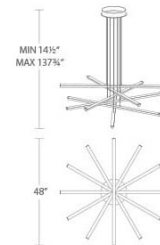

Fixture Type: _____

Catalog Number: _____

Project: _____

Location: _____

Stack

48" Pendant 3000K

Model & Size	Color Temp & CRI	Watt	Voltage	LED Lumens	Delivered Lumens	Finish
PD-29806 6 Light	3000K 90	84W	120-277 VAC	9876	7900	AL Brushed Aluminum BK Black

Example: **PD-29806-AL**

DESCRIPTION

A chandelier that is designed to your tastefully adjust the hanging height and slope of any stem exactly how you want to express your artistry. Thin powered suspension wires ensure a clean look no matter how you hang it.

FEATURES

- Height and slope of each pendant strip can be individually adjusted for personalized creative display
- Thin color matched powered aircraft cables and hardware
- Can be mounted on a sloped ceiling
- Driver concealed within the canopy
- 5 year warranty

SPECIFICATIONS

Color Temp:	3000K
Input:	120-277 VAC, 50/60Hz
CRI:	90
Dimming:	ELV: 100-10%, 0-10V: 100-5%
Rated Life:	50000 Hours
Standards:	ETL, cETL, Title 24 JA8-2016 Compliant Damp Location Listed
Construction:	Aluminum body with extruded acrylic diffuser

FINISHES

LINE DRAWING