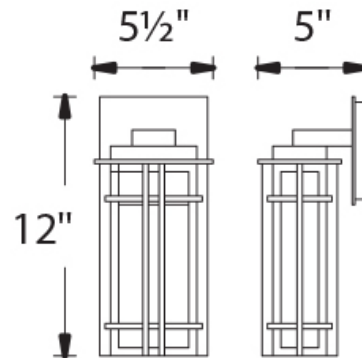

LINE DRAWING