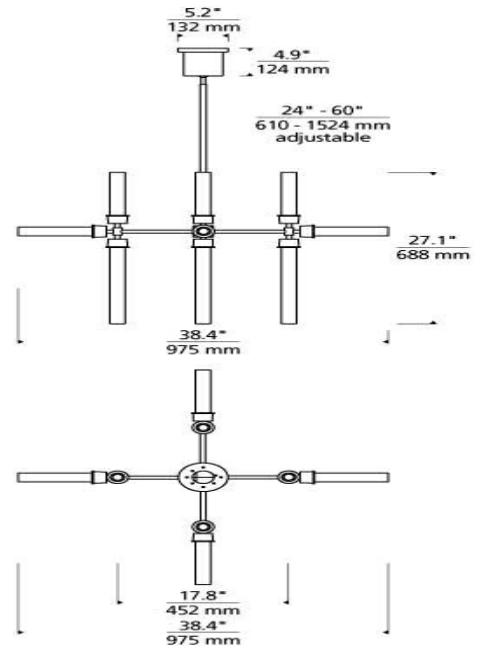

LAMPING

Includes 53.6 watts, 4251 delivered lumens, 3000K LED modules. Dimmable with most LED compatible ELV and TRIAC dimmers. Includes (4) 12" and (2) 6" rigid stems in coordinating finish. Can be installed on a sloped ceiling up to 35°.

This product can mount to either a 4" square electrical box with round plaster ring or an octagon electrical box.

700LNG _____

JOB NAME _____

NOTES _____

LINGER 12-LIGHT CHANDELIER

SPECIFICATIONS

HARDWARE MATERIAL	Metal
SHADE MATERIAL	Glass
NET WEIGHT	20 lbs
HEIGHT	27.1in
WIDTH	38.4in
LENGTH	38.4in
UP LIGHT / DOWN LIGHT / BOTH?	
WET LISTED	
DAMP LISTED	Yes
DRY LISTED	
MIN. HANGING HEIGHT	36in
MAX HANGING HEIGHT	84in
TOTAL CORD LENGTH	
TOTAL STEM LENGTH	Up to 60in
STEM QTY	6
SLOPED CEILING ADAPTABLE?	
GENERAL LISTING	
INCLUDES	

LAMPING SPECIFICATIONS

	LED LAMP	INTEGRATED LED	NON LED	NO LAMP
DELIVERED LUMENS		4251		
WATTS		53.6		
MAX WATTAGE PER BULB		53.6W		
INPUT VOLTAGE		120V		
DIMMING TYPE*		ELV, TRIAC		
CCT		3000K		
CRI		90 CRI		
LED LIFETIME				
L70				
AVERAGE BULB HOURS				
FIELD SERVICEABLE LED				
LAMP BASE		Integrated LED		
LAMP SHAPE		Integrated LED		
LAMP INCLUDED?		Y		
WARRANTY**		5 Years		