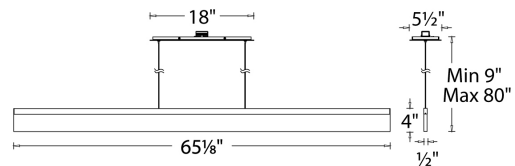

LINE DRAWING