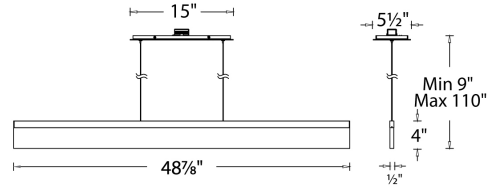

Fixture Type: _____

Catalog Number: _____

Project: _____

Location: _____

Level

Pendant 3500K

Model & Size	Color Temp & CRI	Watt	LED Lumens	Delivered Lumens	Finish
PD-85648 48"	3500K 90	35W	1620	1565	AL Brushed Aluminum

Example: **PD-85648-AL**

• For 277V special order, add an "F" before the finish: PD-85648F-AL

DESCRIPTION

Balanced and consistent lighting through a remarkable edge-lit linear blade just 1/2" wide. Level creates an abundance of ambient light, perfect for the contemporary dining room or business conference table. Level is suspended on two thin low profile cables without the need for an additional power cord, lending to a simple and minimalistic design. Adjustable to lengths of 80" through a push-pin locking mechanism at the canopy. Level features a collection of Bath & Vanity Wall Sconces for consistency in design throughout any project.

FEATURES

- Edge-lit magic
- Ultra thin profile
- Frosted diffuser provides even illumination
- Transformer installed within the Junction Box, transformer dimension: 2.00" x 1.38" x 1.02"
- 5 year warranty

SPECIFICATIONS

Color Temp:	3500K
Input:	120 VAC, 50/60Hz
CRI:	90
Dimming:	ELV: 100-10%
Rated Life:	84000 Hours
Standards:	ETL, cETL
	Damp Location Listed
Construction:	Aluminum with acrylic diffuser

FINISHES

LINE DRAWING

PD-85648