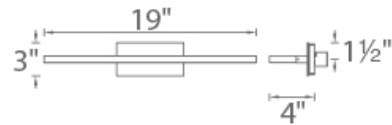

Fixture Type: _____

Catalog Number: _____

Project: _____

Location: _____

Level

Bathroom Sconce 3500K

Model & Size	Color Temp & CRI	Watt	LED Lumens	Delivered Lumens	Finish
WS-85618 18"	3500K 90	15.5W	1300	865	AL Brushed Aluminum BK Black WT White

Example: **WS-85618-AL**

DESCRIPTION

Designed to fit into today's distinctive bathrooms. Level features a sleek acrylic shade and a rich finish. Sure to enhance a variety of transitional bathrooms and powder rooms with a clean look and balanced, consistent illumination.

FEATURES

- Adjustable backplate
- Conversion plate for 4" J box included
- WS-85618 is ADA compliant, low profile design
- Driver installed within the Junction Box, driver dimension: 2.76" x 1.26" x 1.18"
- 5 year warranty

SPECIFICATIONS

Color Temp:	3500K
Input:	120-277 VAC, 50/60Hz
CRI:	90
Dimming:	ELV: 100-10%
Rated Life:	54000 Hours
Mounting:	Can be mounted on wall in all orientations
Standards:	ETL, cETL, Energy Star 2.0 Damp Location Listed
Construction:	Aluminum body with thin frosted acrylic diffuser

FINISHES

LINE DRAWING