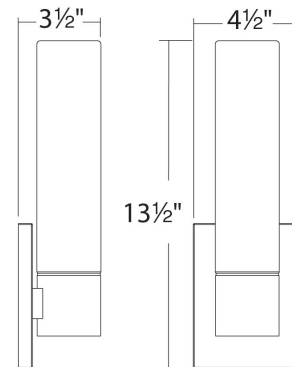

FINISHES

LINE DRAWING

WS-7213