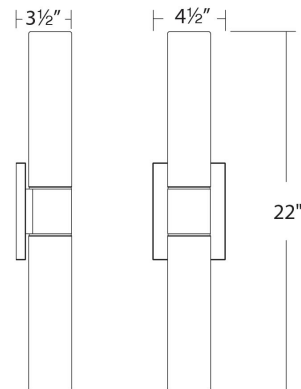

LINE DRAWING

WS-7222