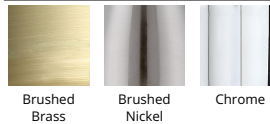

FINISHES

LINE DRAWING