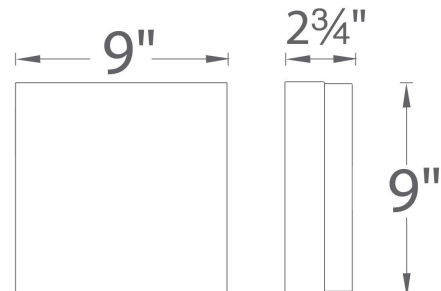

FINISHES

LINE DRAWING

FM-4009