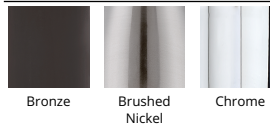

Fixture Type: _____

Catalog Number: _____

Project: _____

Location: _____

Dice Ceiling Mount

Model & Size	Color Temp & CRI	Finish	Watt	LED Lumens	Delivered Lumens	Title 24
FM-4012 12"	2700K 90	BN Brushed Nickel	27W	2584	1096	Yes
	2700K 90	CH Chrome	27W	2584	1096	Yes
	3000K 90	BN Brushed Nickel	27W	2668	1145	Yes
	3000K 90	CH Chrome	27W	2668	1145	Yes

Example: **FM-4012-27-BN**

- For 277V special order, add an "F" before the finish: FM-4012F-27-BN
- For alternate color temperature, special order adding -27 or -30 or -35: FM-4012F-27-BN

DESCRIPTION

Thick-walled glass is uniformly illuminated in a design made for LED technology in a square format. Full range dimming control. Mounts as robust ceiling luminaire or a compelling wall sconce.

FEATURES

- Etched 3/4" thick pressed glass diffuser with interior ceramic glaze
- Title 24 may not be available for all finishes, check for availability
- ACLED driverless technology
- 5 year warranty

SPECIFICATIONS

Color Temp:	2700K, 3000K
Input:	120 VAC, 50/60Hz
CRI:	90
Dimming:	ELV: 100-10%
Rated Life:	45000 Hours
Mounting:	Can be mounted on ceiling or wall in all orientations
Standards:	ETL, cETL, Title 24 JA8-2016 Compliant, Energy Star 2.0 Damp Location Listed
Construction:	Durable steel body with thick opal glass

FINISHES

LINE DRAWING