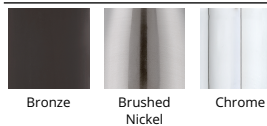

FINISHES

LINE DRAWING