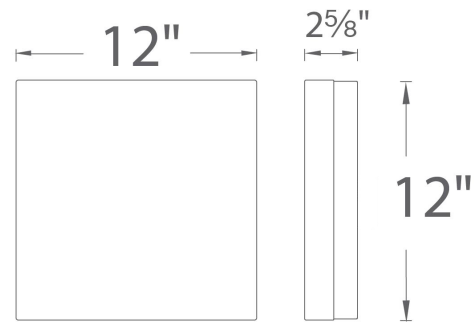

Fixture Type: _____

Catalog Number: _____

Project: _____

Location: _____

Dice Ceiling Mount

Model & Size	Color Temp & CRI	Finish	Watt	LED Lumens	Delivered Lumens	Title 24
FM-4012 12"	2700K 90	BN Brushed Nickel	27W	2584	1096	Yes
	2700K 90	CH Chrome	27W	2584	1096	Yes
	3000K 90	BN Brushed Nickel	27W	2668	1145	Yes
	3000K 90	CH Chrome	27W	2668	1145	Yes

Example: **FM-4012-27-BN**

- For 277V special order, add an "F" before the finish: FM-4012F-27-BN
- For alternate color temperature, special order adding -27 or -30 or -35: FM-4012F-27-BN

DESCRIPTION

Thick-walled glass is uniformly illuminated in a design made for LED technology in a square format. Full range dimming control. Mounts as robust ceiling luminaire or a compelling wall sconce.

FEATURES

- Etched 3/4" thick pressed glass diffuser with interior ceramic glaze
- Title 24 may not be available for all finishes, check for availability
- ACLED driverless technology
- 5 year warranty

SPECIFICATIONS

Color Temp:	2700K, 3000K
Input:	120 VAC, 50/60Hz
CRI:	90
Dimming:	ELV: 100-10%
Rated Life:	45000 Hours
Mounting:	Can be mounted on ceiling or wall in all orientations
Standards:	ETL, cETL, Title 24 JA8-2016 Compliant, Energy Star 2.0 Damp Location Listed
Construction:	Durable steel body with thick opal glass

FINISHES

LINE DRAWING

FM-4012