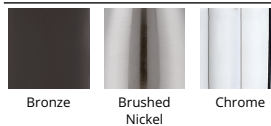

FINISHES

LINE DRAWING