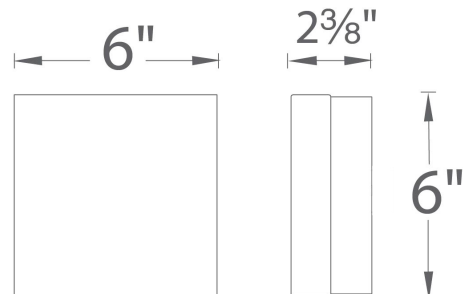

FINISHES

LINE DRAWING

FM-4006