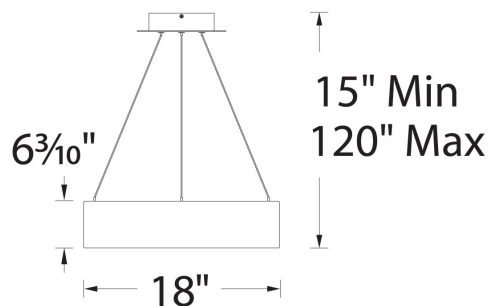

FINISHES

LINE DRAWING