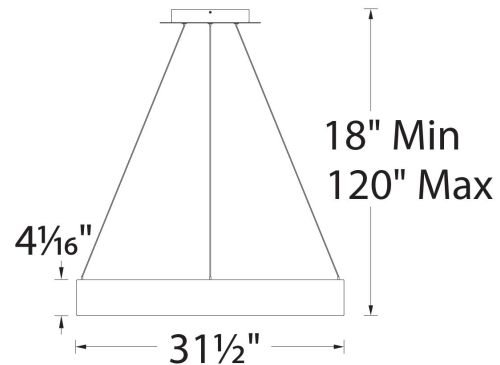

FINISHES

LINE DRAWING