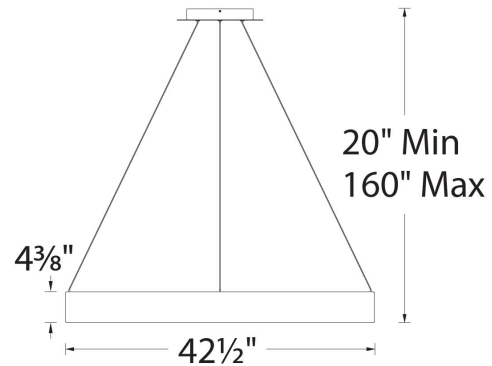

FINISHES

LINE DRAWING