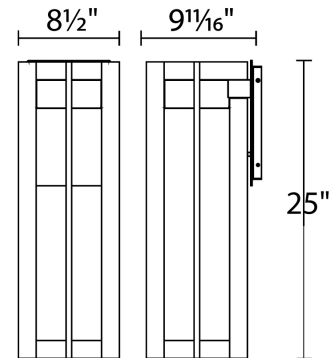

FINISHES

Black Bronze

LINE DRAWING

WS-W48625