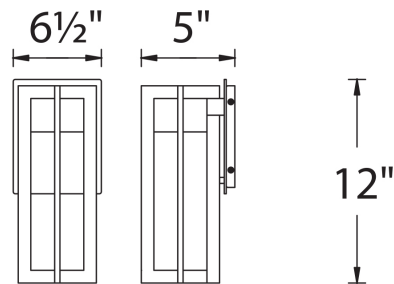

FINISHES

LINE DRAWING

WS-W48612