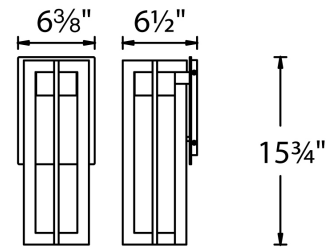

Fixture Type: _____

Catalog Number: _____

Project: _____

Location: _____

Chamber

Outdoor Wall Sconce 3000K

Model & Size	Color Temp & CRI	Finish	Watt	LED Lumens	Delivered Lumens	Title 24
WS-W48616 16"	3000K 90	BK Black	12W	1000	255	Yes
	3000K 90	BZ Bronze	12W	1000	255	Yes

Example: **WS-W48616-BK**

- For 277V special order, add an "F" before the finish: WS-W48625F-BZ

DESCRIPTION

A Mid-Century modern inspired design with solid casted aluminum that shelters an advanced LED light engine within the inner chamber to provide maintenance-free illumination for many years. Chamber features a collection of wet location listed wall sconces, pendants, and post lights for consistency in design throughout any project.

FEATURES

- Minimal mounting hardware for easy installation
- Light engine is factory sealed for maximum protection from the elements
- Weather resistant powder coated finish
- ACLED driverless technology
- 5 year warranty

SPECIFICATIONS

Color Temp:	3000K
Input:	120 VAC, 50/60Hz
CRI:	90
Dimming:	ELV: 100-10%
Rated Life:	50000 Hours, 44000 Hours
Mounting:	Can be mounted on wall vertically or upside down
Standards:	ETL, cETL, IP65, Title 24 JA8-2016 Compliant, Dark Sky Friendly, Wet Location Listed
Construction:	Aluminum hardware with etched glass lens

FINISHES

Black Bronze

LINE DRAWING

WS-W48616