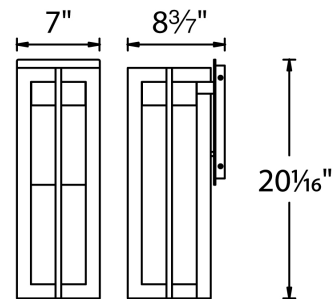

FINISHES

LINE DRAWING

WS-W48620

Fixture Type: _____

Catalog Number: _____

Project: _____

Location: _____

Chamber