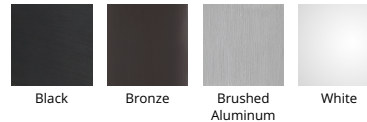

FINISHES

LINE DRAWING