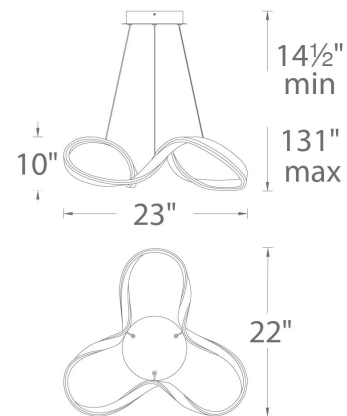

FINISHES

LINE DRAWING

PD-87723

WAC LIGHTING

Fixture Type: _____

Catalog Number: _____

Project: _____

Location: _____