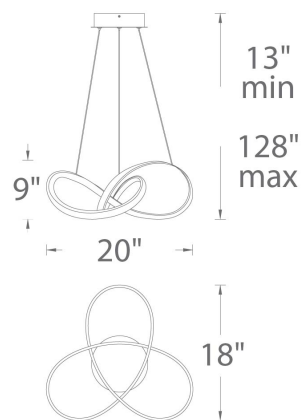

FINISHES

LINE DRAWING