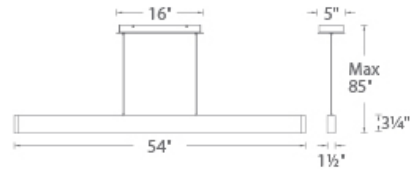

FINISHES

LINE DRAWING