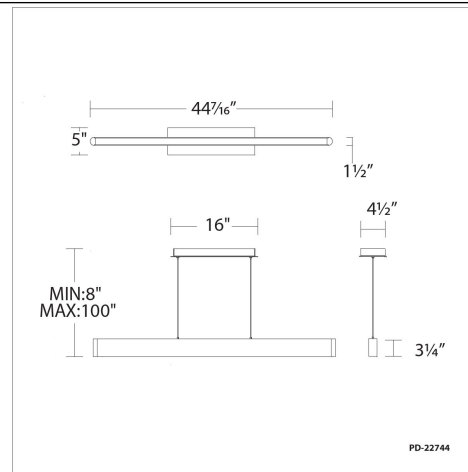

Fixture Type: _____

Catalog Number: _____

Project: _____

Location: _____

Volo

Pendant 3000K

Model & Size	Color Temp & CRI	Watt	LED Lumens	Delivered Lumens	Finish
PD-22744 44"	3000K 90	24W	1299	1034	AL Brushed Aluminum BK Black

Example: **PD-22744-AL**

- For 277V special order, add an "F" before the finish: PD-22754F-AL

DESCRIPTION

Wishful lighting. Ultra thin pendant for the discerning minimalist.

FEATURES

- Ultra thin pendant for the discerning minimalist
- Frosted diffuser provides even illumination
- Cable suspension carrying low voltage may be field shortened
- 0-10V dimming not available for PD-22775
- 5 Year warranty

SPECIFICATIONS

Color Temp:	3000K
Input:	120-277 VAC, 50/60Hz
CRI:	90
Dimming:	ELV: 100-10%, 0-10V: 100-5%, TRIAC: 100-5%
Rated Life:	54000 Hours
Standards:	ETL, cETL, Title 24: 2019, Energy Star 2.0 Damp Location Listed
Construction:	Aluminum hardware with polycarbonate diffuser

FINISHES

LINE DRAWING