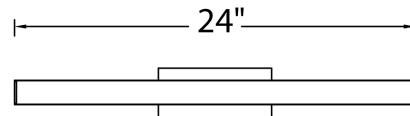

Fixture Type: _____

Catalog Number: _____

Project: _____

Location: _____

Brink Bathroom Sconce

Model & Size	Color Temp & CRI	Watt	LED Lumens	Delivered Lumens	Finish
WS-77624 24"	2700K 90	20.5W	1595	1330	AL Brushed Aluminum
	3000K 90	20.5W	1720	1440	BK Brushed Black
	3500K 90	20.5W	1785	1510	BR Brushed Brass

Example: **WS-77624-27-AL**

DESCRIPTION

A beautiful bar of pure LED light radiates through the co-extruded acrylic diffuser for brighter illumination, and an adjustable back plate adds versatility to this design's many attributes. It's a clean modern sconce anywhere you mount it.

FEATURES

- Conversion plate for 4" J box included
- Adjustable backplate
- Driver installed within the Junction Box, driver dimension: 2.76" x 1.26" x 1.18"
- 5 year warranty

SPECIFICATIONS

Color Temp:	3500K, 3000K, 2700K
Input:	120-277 VAC, 50/60Hz
CRI:	90
Dimming:	ELV: 100-5%
Rated Life:	85000 Hours
Mounting:	Can be mounted on wall in all orientations
Standards:	ETL, cETL, Energy Star 2.0 Damp Location Listed
Construction:	Aluminum hardware with co-extruded acrylic diffuser

FINISHES

LINE DRAWING

WS-77624