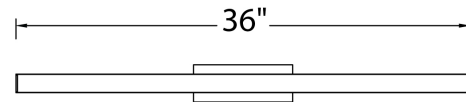

Fixture Type: _____

Catalog Number: _____

Project: _____

Location: _____

Brink Bathroom Sconce

Model & Size	Color Temp & CRI	Watt	LED Lumens	Delivered Lumens	Finish
WS-77636 36"	2700K 90	30W	2365	1985	AL Brushed Aluminum
	3000K 90	30W	2445	2095	BK Brushed Black
	3500K 90	30W	2561	2180	BR Brushed Brass

Example: **WS-77636-27-AL**

DESCRIPTION

A beautiful bar of pure LED light radiates through the co-extruded acrylic diffuser for brighter illumination, and an adjustable back plate adds versatility to this design's many attributes. It's a clean modern sconce anywhere you mount it.

FEATURES

- Conversion plate for 4" J box included
- Adjustable backplate
- Driver installed within the Junction Box, driver dimension: 2.76" x 1.26" x 1.18"
- 5 year warranty

SPECIFICATIONS

Color Temp:	3500K, 3000K, 2700K
Input:	120-277 VAC, 50/60Hz
CRI:	90
Dimming:	ELV: 100-5%
Rated Life:	85000 Hours
Mounting:	Can be mounted on wall in all orientations
Standards:	ETL, cETL, Energy Star 2.0 Damp Location Listed
Construction:	Aluminum hardware with co-extruded acrylic diffuser

FINISHES

LINE DRAWING

WS-77636