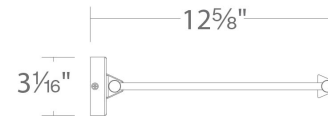

PL-LED23-30