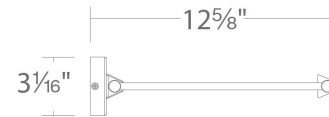

PL-LED34-30