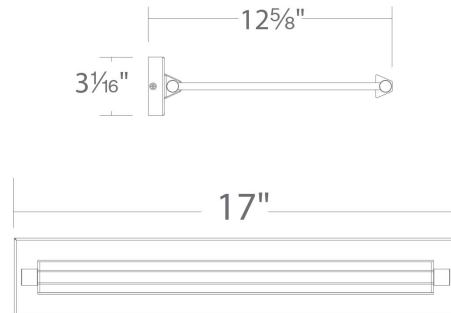

FINISHES

LINE DRAWING

PL-LED17-30