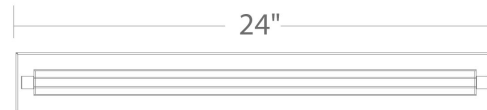

LINE DRAWING

PL-LED23-30