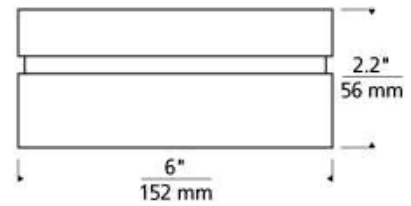

## SPECIFICATIONS

HARDWARE MATERIAL	Metal
SHADE MATERIAL	Glass
NET WEIGHT	2.5 lbs
HEIGHT	2in
WIDTH	6in
LENGTH	6in
UP LIGHT / DOWN LIGHT / BOTH?	
WET LISTED	Yes
DAMP LISTED	
DRY LISTED	
WALL / CEILING MOUNT	
GENERAL LISTING	
INCLUDES	