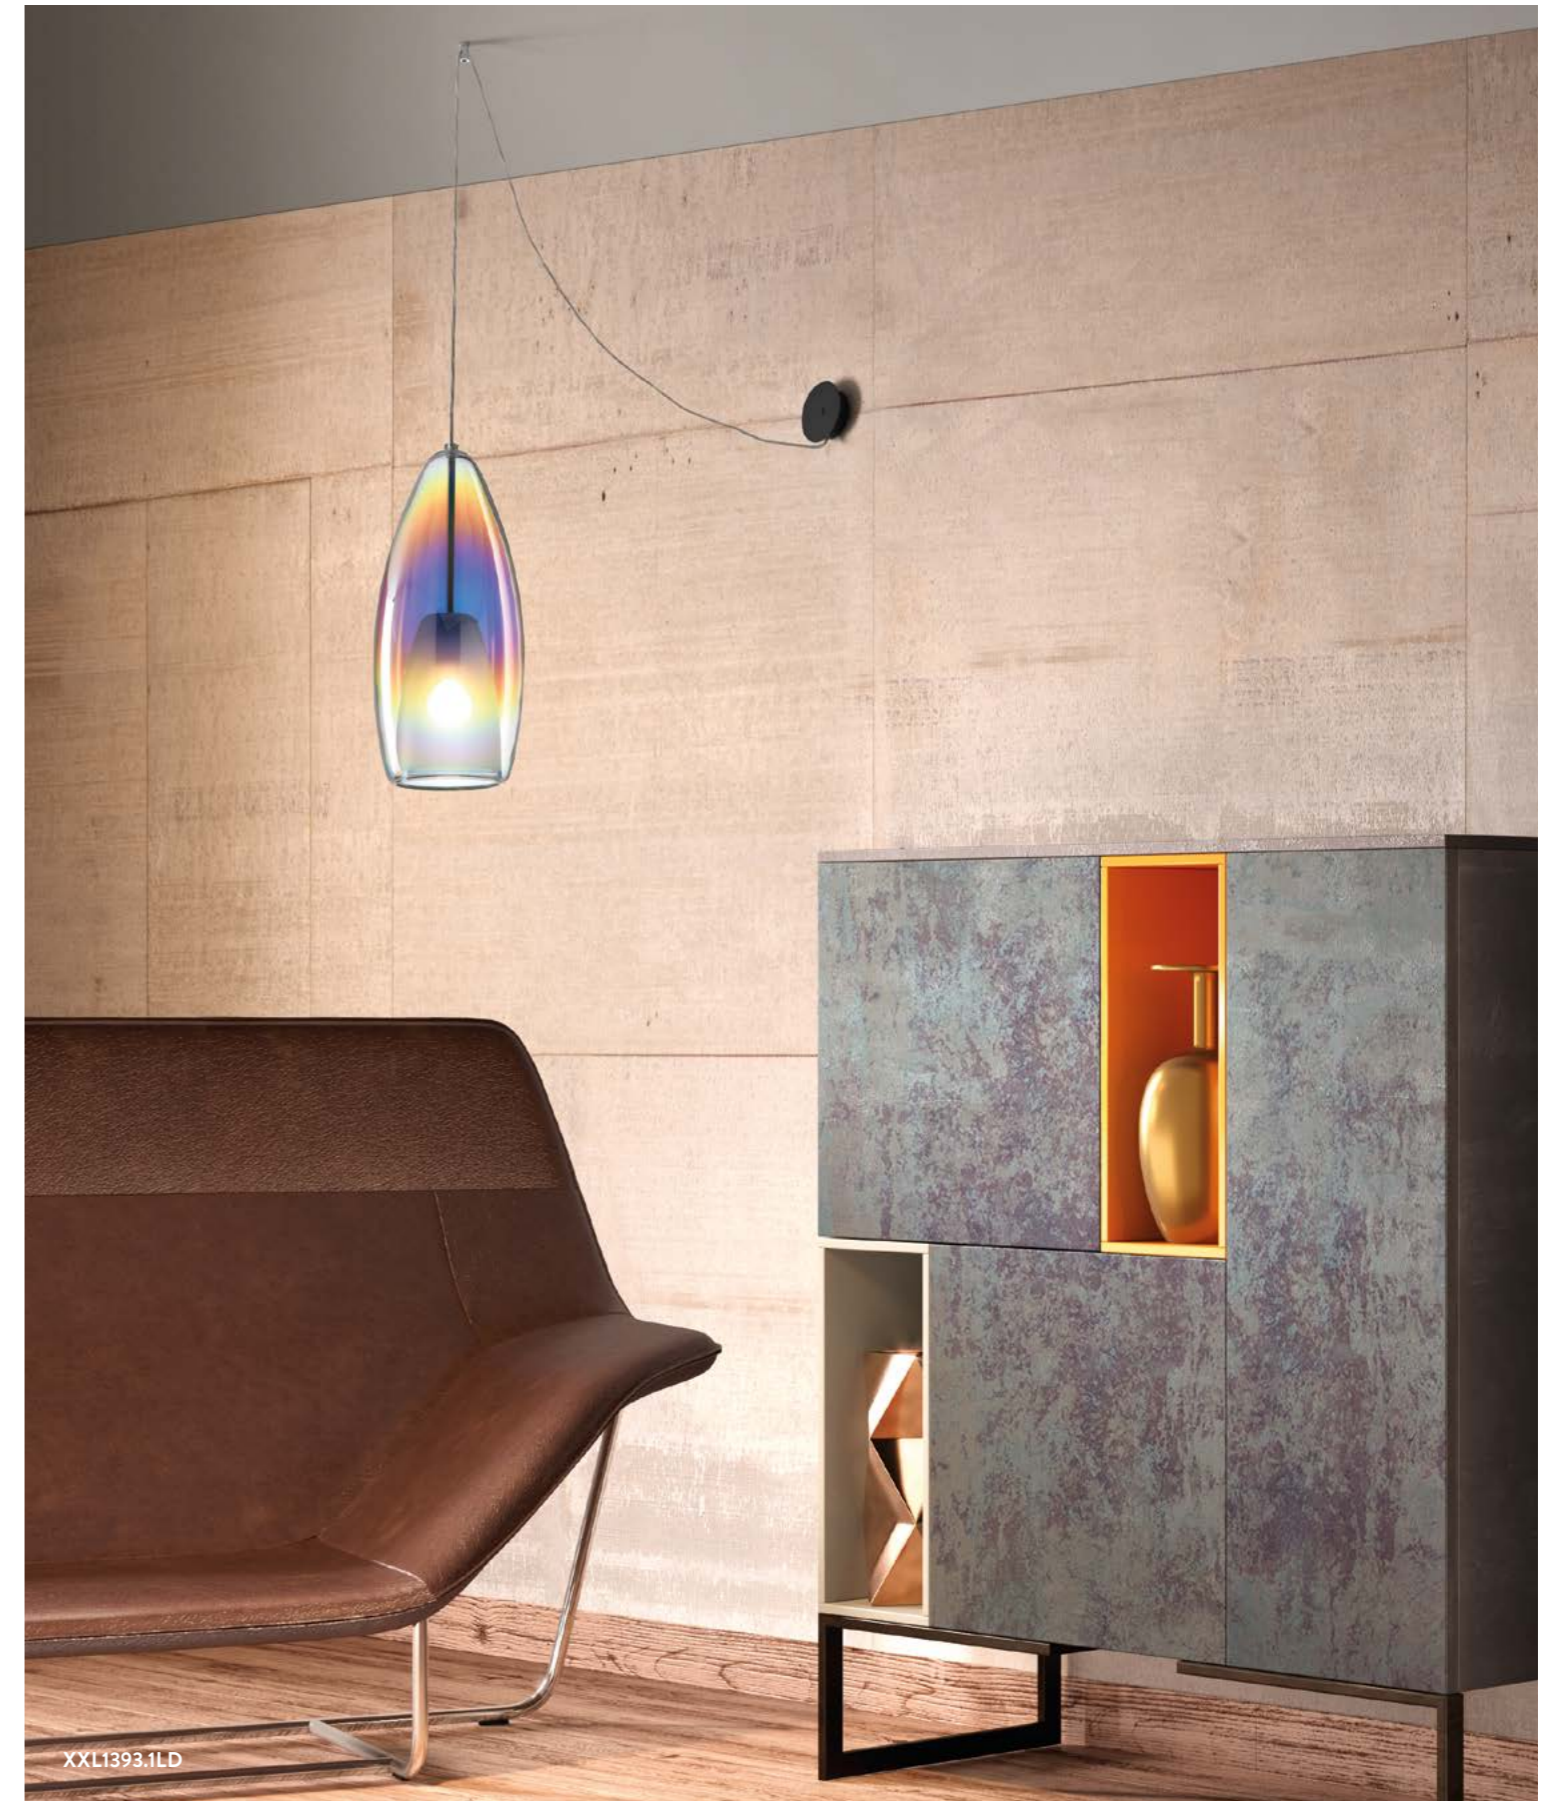

FLUTE

**LAMPADA DA TAVOLO, APPLIQUE,
SOSPENSIONE, BINARIO E PLAFONIERA**

*TABLE LAMP, WALL LAMP, HANGING LAMP,
CEILING TRACK AND CEILING LAMP*

XXL1393.1L

1399MX.43.3L

LUGIG1390.1L

GIG1397.120.3L

AP1391.1L

1393MX.2L

XXL1393.1LD

FLUTE

STRUTTURA METALLICA DISPONIBILE / AVAILABLE METAL STRUCTURE:
CROMO/CHROME - NERO/BLACK - BIANCO/WHITE

ULTERIORI COMPOSIZIONI A RICHIESTA
ADDITIONAL COMPOSITIONS ON DEMAND

1393.1L

Sospensione / Hanging lamp
vetro/glass Ø12 cm - cavo/cable 150 cm
1 E14 x max 60W 220-240V
CE IP20 1m

GIG1393.1L

Sospensione / Hanging lamp
vetro/glass Ø16 cm - cavo/cable 150 cm
1 E27 x max 105W 220-240V
CE IP20 1m