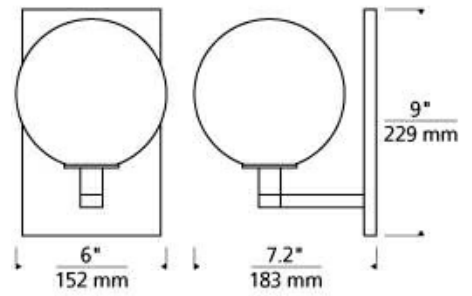

## SPECIFICATIONS

HARDWARE MATERIAL	Metal
SHADE MATERIAL	Glass
NET WEIGHT	4.5 lbs
HEIGHT	9in
WIDTH	7.2in
LENGTH	6in
MIN. EXTENSION FROM WALL	7.2in
UP LIGHT / DOWN LIGHT / BOTH?	
WET LISTED	
DAMP LISTED	
DRY LISTED	
UP / DOWN	
HORIZONTAL / VERTICAL	
WALL / CEILING MOUNT	
GENERAL LISTING	
ADA COMPLIANT	
INCLUDES	