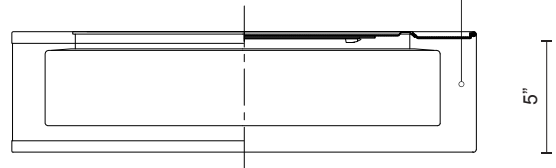

**DALTON
FM7920**
FLUSH MOUNT

PROJECT

DESCRIPTION

A textured linen band surrounds a concentric polymeric diffuser spreading even light from the LED source. Finely hand-tailored, the fabric shade contributes a soft sophistication to the modern interior. Applicable as a flush mount, pendant and in numerous sizes and fabric colors to suit your context.

SPECIFICATION DETAILS

* For custom options, consult factory for details.

Fixture Dimensions	D20" x H5"
Light Source	LED
Wattage	30W
Total Lumens	2000lm
Delivered Lumens	BG-1367lm; BK-1291lm; WH-1383lm;
Voltage	120V
Color Temperature	3000K
CRI (Ra)	>90
Optional Color Temps	2700K - 5000K Available, Minimum Order Quantities Apply
LED Rated Life	50,000 hours
Dimming	100% - 10%, ELV Dimmer (Not Included)
Diffuser Details	White Acrylic Diffuser
Shade Details	Textured Linen
Location	Dry
Warranty	5 Years

Textured Fabric
BG - Beige
BK - Black
GY - Gray
WH - White

KUZCO

19054 28TH AVENUE
SURREY - BC V3Z 6M3
CANADA

WWW.KUZCOLIGHTING.COM

COMMENT