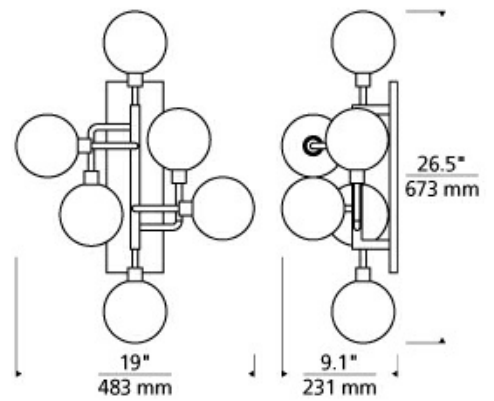

Opal/Brass version only available with LED930.
Mirrored Smoke/Polished Nickel version only available with LED927.

700WSVGO _____

JOB NAME _____

NOTES _____

SPECIFICATIONS

HARDWARE MATERIAL	Metal
SHADE MATERIAL	Glass
NET WEIGHT	5.5 lbs
HEIGHT	26.5in
WIDTH	9.1in
LENGTH	19in
MIN. EXTENSION FROM WALL	9.1in
UP LIGHT / DOWN LIGHT / BOTH?	
WET LISTED	
DAMP LISTED	Yes
DRY LISTED	
UP / DOWN	
HORIZONTAL / VERTICAL	
WALL / CEILING MOUNT	
GENERAL LISTING	
ADA COMPLIANT	
INCLUDES	

LAMPING SPECIFICATIONS

	LED LAMP	INTEGRATED LED	NON LED	NO LAMP
DELIVERED LUMENS	Opal/Brass : 2021.2 Smoke/Polished Nickel : 570			
WATTS	Opal/Brass : 4.5W Smoke/Polished Nickel : 2W			
MAX WATTAGE PER BULB	30W		30W	
INPUT VOLTAGE	120V		120V	
DIMMING TYPE*	ELV, TRIAC		ELV, TRIAC	
CCT	Opal/Brass : 3000K Smoke/Polished Nickel : 2700K			
CRI	90 CRI			
LED LIFETIME				
L70				
AVERAGE BULB HOURS				
FIELD SERVICEABLE LED				
LAMP BASE	Opal/Brass : G9 Smoke/Polished Nickel : E12 Candelabra Base		Opal/Brass : G9 Smoke/Polished Nickel : E12 Candelabra Base	
LAMP SHAPE	Smoke/Polished Nickel : MR16		Smoke/Polished Nickel : MR16	
LAMP INCLUDED?	Y		Y	
WARRANTY**	1 Year		1 Year	