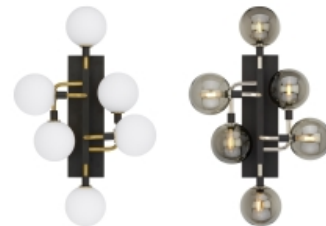

PRODUCT FEATURES

- Artistic sense of celestial travel
- Clustered mid-century modern design style
- Optional high performance, energy efficient LED lamping. 2700 and 3000K Color Temp and 90 CRI
- Complementary Viaggio suspension, pendant and flush mount fixtures also available by Tech Lighting
- Ideal for hallway, bedroom and living room lighting applications
- Protected by a 1-year warranty

Opal/Brass

LAMPING

No Lamp Opal glass rated for (6) 5 watt max. G9 Bi-Pin lamp (Not Included). No Lamp Smoke glass rated for (6) 5 watt max. candelabra base E12 lamp (Not Included). LED Opal glass version includes (6) 120 volt 4.5 watt, 2021.2 total delivered lumens, 3000K, LED G9 Bi-Pin lamps. Smoke glass version includes (6) 120 volt 2 watt, 570 total delivered lumens, 2700K, candelabra base LED E12 lamp. Dimmable with LED compatible dimmer.

Opal/Brass

Smoke/Polished Nickel

ORDERING INFORMATION

700WSVGO COLOR

- OR OPAL/BRASS
- SN SMOKE/POLISHED NICKEL

LAMP

- NO LAMP
- LED927 T6 LED 90 CRI 2700K 120V (T20/T24)
- LED930 G9 LED 90 CRI 3000K 120V (T20)

Opal/Brass version only available with LED930.
Mirrored Smoke/Polished Nickel version only available with LED927.

700WSVGO _____

JOB NAME _____

NOTES _____

SPECIFICATIONS

HARDWARE MATERIAL	Metal
SHADE MATERIAL	Glass
NET WEIGHT	5.5 lbs
HEIGHT	26.5in
WIDTH	9.1in
LENGTH	19in
MIN. EXTENSION FROM WALL	9.1in
UP LIGHT / DOWN LIGHT / BOTH?	
WET LISTED	
DAMP LISTED	Yes
DRY LISTED	
UP / DOWN	
HORIZONTAL / VERTICAL	
WALL / CEILING MOUNT	
GENERAL LISTING	
ADA COMPLIANT	
INCLUDES	