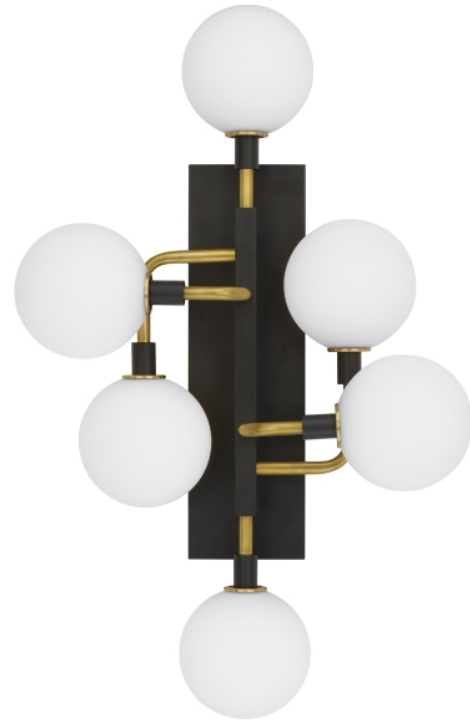

PRODUCT FEATURES

- Artistic sense of celestial travel
- Clustered mid-century modern design style
- Optional high performance, energy efficient LED lamping. 2700 and 3000K Color Temp and 90 CRI
- Complementary Viaggio suspension, pendant and flush mount fixtures also available by Tech Lighting
- Ideal for hallway, bedroom and living room lighting applications
- Protected by a 1-year warranty

Opal/Brass

LAMPING

No Lamp Opal glass rated for (6) 5 watt max. G9 Bi-Pin lamp (Not Included). No Lamp Smoke glass rated for (6) 5 watt max. candelabra base E12 lamp (Not Included). LED Opal glass version includes (6) 120 volt 4.5 watt, 2021.2 total delivered lumens, 3000K, LED G9 Bi-Pin lamps. Smoke glass version includes (6) 120 volt 2 watt, 570 total delivered lumens, 2700K, candelabra base LED E12 lamp. Dimmable with LED compatible dimmer.

Opal/Brass

Smoke/Polished Nickel

ORDERING INFORMATION

700WSVGO COLOR

- OR OPAL/BRASS
- SN SMOKE/POLISHED NICKEL

LAMP

- NO LAMP
- LED927 T6 LED 90 CRI 2700K 120V (T20/T24)
- LED930 G9 LED 90 CRI 3000K 120V (T20)

Opal/Brass version only available with LED930.
Mirrored Smoke/Polished Nickel version only available with LED927.

700WSVGO _____

JOB NAME _____

NOTES _____

SPECIFICATIONS

HARDWARE MATERIAL	Metal
SHADE MATERIAL	Glass
NET WEIGHT	5.5 lbs
HEIGHT	26.5in
WIDTH	9.1in
LENGTH	19in
MIN. EXTENSION FROM WALL	9.1in
UP LIGHT / DOWN LIGHT / BOTH?	
WET LISTED	
DAMP LISTED	Yes
DRY LISTED	
UP / DOWN	
HORIZONTAL / VERTICAL	
WALL / CEILING MOUNT	
GENERAL LISTING	
ADA COMPLIANT	
INCLUDES	