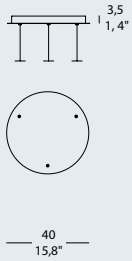

TROTTOLA R03

ROSONE A 3 LUCI CON DRIVER 220/240Vac 50-60 Hz
3-LIGHT CANOPY WITH DRIVER 220/240Vac 50-60 Hz

TROTTOLA R03 DIM PD

ROSONE A 3 LUCI CON DRIVER DIMMERABILE PUSH 220/240Vac 50-60 HZ
3-LIGHT CANOPY WITH PUSH DIMMABLE DRIVER 220/240Vac 50-60 HZ

TROTTOLA R01

ROSONE A 1 LUCE CON DRIVER 220/240Vac 50-60 Hz
1-LIGHT CANOPY WITH DRIVER 220/240Vac 50-60 Hz

TROTTOLA R01 DIM PD

ROSONE A 1 LUCE CON DRIVER DIMMERABILE PUSH 220/240Vac 50-60 HZ
1-LIGHT CANOPY WITH PUSH DIMMABLE DRIVER 220/240Vac 50-60 HZ