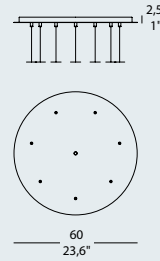

ROSONI/CANOPIES

TROTTOLA IN-1

ROSONE A INCASSO A 1 LUCE CON DRIVER 220/240Vac 50-60 Hz
1-LIGHT RECESSED CANOPY WITH DRIVER 220/240Vac 50-60 Hz

TROTTOLA IN-1 DIM PD

ROSONE A INCASSO A 1 LUCE CON DRIVER DIMMERABILE PUSH 220/240Vac 50-60 HZ
1-LIGHT RECESSED CANOPY WITH PUSH DIMMABLE DRIVER 220/240Vac 50-60 HZ

TROTTOLA R03

ROSONE A 3 LUCI CON DRIVER 220/240Vac 50-60 Hz
3-LIGHT CANOPY WITH DRIVER 220/240Vac 50-60 Hz

TROTTOLA R03 DIM PD

ROSONE A 3 LUCI CON DRIVER DIMMERABILE PUSH 220/240Vac 50-60 HZ
3-LIGHT CANOPY WITH PUSH DIMMABLE DRIVER 220/240Vac 50-60 HZ

TROTTOLA R01

ROSONE A 1 LUCE CON DRIVER 220/240Vac 50-60 Hz
1-LIGHT CANOPY WITH DRIVER 220/240Vac 50-60 Hz

TROTTOLA R01 DIM PD

ROSONE A 1 LUCE CON DRIVER DIMMERABILE PUSH 220/240Vac 50-60 HZ
1-LIGHT CANOPY WITH PUSH DIMMABLE DRIVER 220/240Vac 50-60 HZ

TROTTOLA R05

ROSONE A 5 LUCI CON DRIVER 220/240Vac 50-60 Hz
5-LIGHT CANOPY WITH DRIVER 220/240Vac 50-60 Hz

TROTTOLA R05 DIM PD

ROSONE A 5 LUCI CON DRIVER DIMMERABILE PUSH 220/240Vac 50-60 HZ
5-LIGHT CANOPY WITH PUSH DIMMABLE DRIVER 220/240Vac 50-60 HZ

TROTTOLA R02

ROSONE A 2 LUCI CON DRIVER 220/240Vac 50-60 Hz
2-LIGHT CANOPY WITH DRIVER 220/240Vac 50-60 Hz

TROTTOLA R02 DIM PD

ROSONE A 2 LUCI CON DRIVER DIMMERABILE PUSH 220/240Vac 50-60 HZ
2-LIGHT CANOPY WITH PUSH DIMMABLE DRIVER 220/240Vac 50-60 HZ

TROTTOLA R07

ROSONE A 7 LUCI CON DRIVER 220/240Vac 50-60 Hz
7-LIGHT CANOPY WITH DRIVER 220/240Vac 50-60 Hz

TROTTOLA R07 DIM PD

ROSONE A 7 LUCI CON DRIVER DIMMERABILE PUSH 220/240Vac 50-60 HZ
7-LIGHT CANOPY WITH PUSH DIMMABLE DRIVER 220/240Vac 50-60 HZ

**SU RICHIESTA È POSSIBILE AVERE ANCHE DRIVER DIMMERABILE 1/10V
1/10V DIMMABLE DRIVER CAN BE SUPPLIED BY REQUEST**

ESEMPI DI COMPOSIZIONE/ EXAMPLES OF COMPOSITION