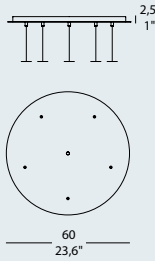

TROTTOLA R05

ROSONE A 5 LUCI CON DRIVER 220/240Vac 50-60 Hz
5-LIGHT CANOPY WITH DRIVER 220/240Vac 50-60 Hz

TROTTOLA R05 DIM PD

ROSONE A 5 LUCI CON DRIVER DIMMERABILE PUSH 220/240Vac 50-60 HZ
5-LIGHT CANOPY WITH PUSH DIMMABLE DRIVER 220/240Vac 50-60 HZ