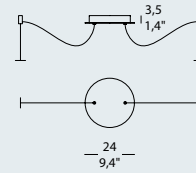

TROTTOLA R02

ROSONE A 2 LUCI CON DRIVER 220/240Vac 50-60 Hz
2-LIGHT CANOPY WITH DRIVER 220/240Vac 50-60 Hz

TROTTOLA R02 DIM PD

ROSONE A 2 LUCI CON DRIVER DIMMERABILE PUSH 220/240Vac 50-60 HZ
2-LIGHT CANOPY WITH PUSH DIMMABLE DRIVER 220/240Vac 50-60 HZ