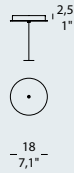

TROTTOLA R03 DIM PD

ROSONE A 3 LUCI CON DRIVER DIMMERABILE PUSH 220/240Vac 50-60 HZ
3-LIGHT CANOPY WITH PUSH DIMMABLE DRIVER 220/240Vac 50-60 HZ