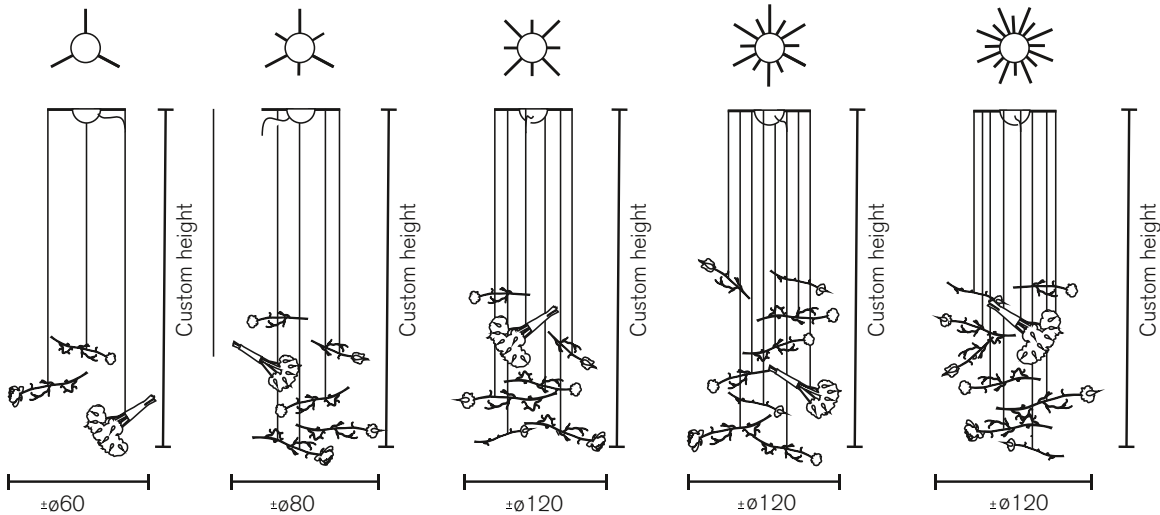

Collection La Vie En Rose 2009

TECHNICAL DATA SHEET

The La Vie en Rose series consists of several items that can be combined into an artistic installation.

The following items can be selected:

- Bouquet
- Single rose with light
- Single decorative rose (without light)
- Ceiling cover

The Ø of the ceiling covers is based on the Ø of the connection points of the single roses. Because the single roses might turn, an additional 80cm must be taken into account for the actual total Ø size of the object. In case of a combination of single roses with light and a bouquet, per bouquet one tube of the ceiling cover needs to be kept free in order to connect the bouquet wire.

The bouquet itself has to be connected to the ceiling. The price of the rose object will be the sum of the prices of the single parts of the object.

Ceiling Crown

Art.nr.	Dimensions
VERCH3XN	Ø 60cm, 2,5 kg, nickel finish
VERCH6XN	Ø 80cm, 2,9 kg, nickel finish
VERCH8XN	Ø 120cm, 3,3 kg, nickel finish
VERCH12XN	Ø 120cm, 3,5 kg, nickel finish
VERCH16XN	Ø 120cm, 4,0 kg, nickel finish

Single Decoration Rose

Art.nr.	Dimensions
VERSRD80N	Length 85cm, Width 20cm, Height 20cm, Length steel cable 200cm, 1,0 kg, nickel finish

Single Light Rose

Art.nr.	Dimensions
VER SRL80N	Length 85cm, Width 15cm, Height 15cm, 1x E14, 1,0 kg, nickel finish