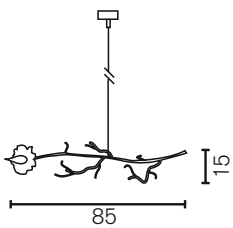

The bouquet itself has to be connected to the ceiling. The price of the rose object will be the sum of the prices of the single parts of the object.

Ceiling Crown

Art.nr.	Dimensions
VERCH3XN	Ø 60cm, 2,5 kg, nickel finish
VERCH6XN	Ø 80cm, 2,9 kg, nickel finish
VERCH8XN	Ø 120cm, 3,3 kg, nickel finish
VERCH12XN	Ø 120cm, 3,5 kg, nickel finish
VERCH16XN	Ø 120cm, 4,0 kg, nickel finish

Bouquet

Art.nr.	Dimensions
VERHB40N	Ø 40cm, Length 80cm, Length steel cable 200cm, 5x E14, 10,0 kg, nickel finish
VERHB60N	Ø 60cm, Length 80cm, Length steel cable 200cm, 7x E14, 11,0 kg, nickel finish
VERHB80N	Ø 80cm, Length 100cm, Length steel cable 200cm, 10x E14, 22,0 kg, nickel finish
VERHB100N	Ø 100cm, Length 120cm, Length steel cable 200cm, 12x E14, 30,0 kg, nickel finish

Single Decoration Rose

Art.nr.	Dimensions
VERSRD80N	Length 85cm, Width 20cm, Height 20cm, Length steel cable 200cm, 1,0 kg, nickel finish

Single Light Rose

Art.nr.	Dimensions
VER SRL80N	Length 85cm, Width 15cm, Height 15cm, 1x E14, 1,0 kg, nickel finish

Hanging lamp

Art.nr.	Dimensions
VERHL120N	Length 120cm, Width 40cm, Height 40cm, Length steel cable 200cm, 8x E14, 5,0 kg, nickel finish
VERHL140N	Length 140cm, Width 40cm, Height 40cm, Length steel cable 200cm, 8x E14, 8,3 kg, nickel finish
VERHL160N	Length 160cm, Width 40cm, Height 40cm, Length steel cable 200cm, 10x E14, 11,0 kg, nickel finish