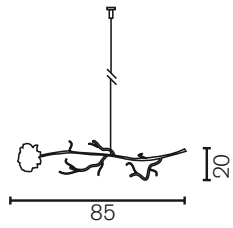

The bouquet itself has to be connected to the ceiling. The price of the rose object will be the sum of the prices of the single parts of the object.

Ceiling Crown

Art.nr.	Dimensions
VERCH3XN	Ø 60cm, 2,5 kg, nickel finish
VERCH6XN	Ø 80cm, 2,9 kg, nickel finish
VERCH8XN	Ø 120cm, 3,3 kg, nickel finish
VERCH12XN	Ø 120cm, 3,5 kg, nickel finish
VERCH16XN	Ø 120cm, 4,0 kg, nickel finish

Bouquet

Art.nr.	Dimensions
VERHB40N	Ø 40cm, Length 80cm, Length steel cable 200cm, 5x E14, 10,0 kg, nickel finish
VERHB60N	Ø 60cm, Length 80cm, Length steel cable 200cm, 7x E14, 11,0 kg, nickel finish
VERHB80N	Ø 80cm, Length 100cm, Length steel cable 200cm, 10x E14, 22,0 kg, nickel finish
VERHB100N	Ø 100cm, Length 120cm, Length steel cable 200cm, 12x E14, 30,0 kg, nickel finish

Single Decoration Rose

Art.nr.	Dimensions
VERSRD80N	Length 85cm, Width 20cm, Height 20cm, Length steel cable 200cm, 1,0 kg, nickel finish

Single Light Rose

Art.nr.	Dimensions
VER SRL80N	Length 85cm, Width 15cm, Height 15cm, 1x E14, 1,0 kg, nickel finish

Hanging lamp

Art.nr.	Dimensions
VERHL120N	Length 120cm, Width 40cm, Height 40cm, Length steel cable 200cm, 8x E14, 5,0 kg, nickel finish
VERHL140N	Length 140cm, Width 40cm, Height 40cm, Length steel cable 200cm, 8x E14, 8,3 kg, nickel finish
VERHL160N	Length 160cm, Width 40cm, Height 40cm, Length steel cable 200cm, 10x E14, 11,0 kg, nickel finish