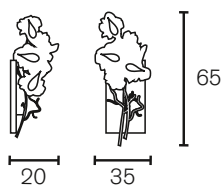

All hanging lamps are supplied with 2 meter steel- and electrical cable and a ceiling shade. All single decorative roses are standard supplied with 3 meter steel cable and 3 meter electrical cable. All Bouquets are to be attached directly to the ceiling, separate from the ceiling cover.