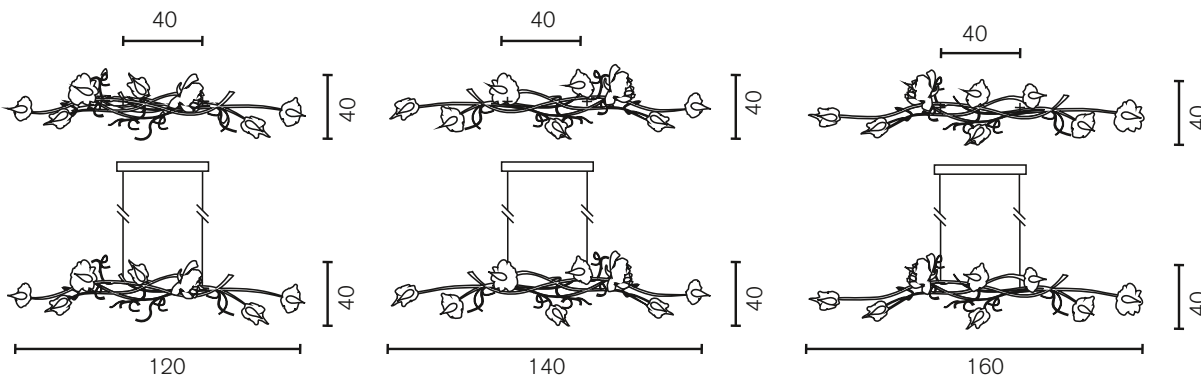

Bouquet

Art.nr.	Dimensions
VERHB40N	Ø 40cm, Length 80cm, Length steel cable 200cm, 5x E14, 10,0 kg, nickel finish
VERHB60N	Ø 60cm, Length 80cm, Length steel cable 200cm, 7x E14, 11,0 kg, nickel finish
VERHB80N	Ø 80cm, Length 100cm, Length steel cable 200cm, 10x E14, 22,0 kg, nickel finish
VERHB100N	Ø 100cm, Length 120cm, Length steel cable 200cm, 12x E14, 30,0 kg, nickel finish

Single Decoration Rose

Art.nr.	Dimensions
VERSRD80N	Length 85cm, Width 20cm, Height 20cm, Length steel cable 200cm, 1,0 kg, nickel finish

Single Light Rose

Art.nr.	Dimensions
VER SRL80N	Length 85cm, Width 15cm, Height 15cm, 1x E14, 1,0 kg, nickel finish

Hanging lamp

Art.nr.	Dimensions
VERHL120N	Length 120cm, Width 40cm, Height 40cm, Length steel cable 200cm, 8x E14, 5,0 kg, nickel finish
VERHL140N	Length 140cm, Width 40cm, Height 40cm, Length steel cable 200cm, 8x E14, 8,3 kg, nickel finish
VERHL160N	Length 160cm, Width 40cm, Height 40cm, Length steel cable 200cm, 10x E14, 11,0 kg, nickel finish

Wall lamp

Art.nr.	Dimensions
VERW35N	Length 35cm, Height 65cm, Depth 20cm, 3x E14, 8,0 kg, nickel finish

All hanging lamps are supplied with 2 meter steel- and electrical cable and a ceiling shade. All single decorative roses are standard supplied with 3 meter steel cable and 3 meter electrical cable. All Bouquets are to be attached directly to the ceiling, separate from the ceiling cover.