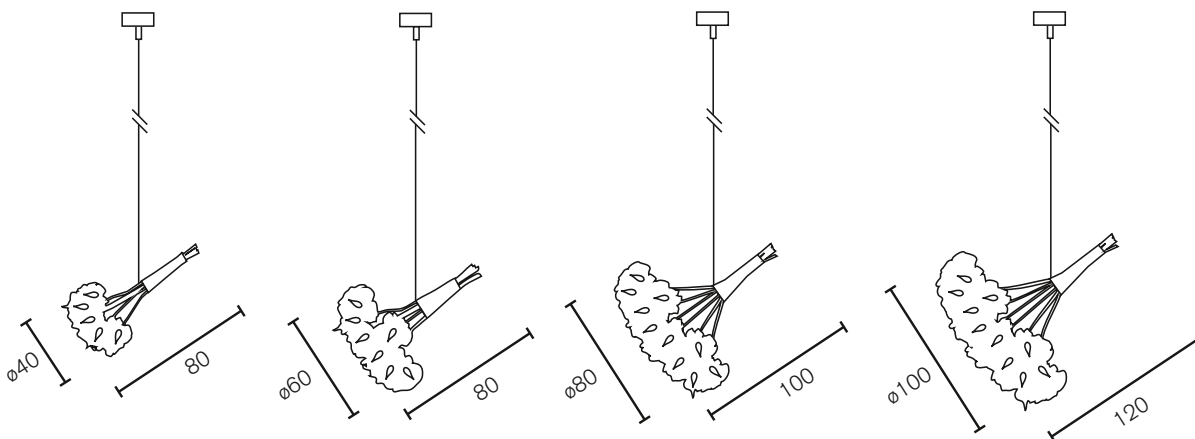

The Ø of the ceiling covers is based on the Ø of the connection points of the single roses. Because the single roses might turn, an additional 80cm must be taken into account for the actual total Ø size of the object. In case of a combination of single roses with light and a bouquet, per bouquet one tube of the ceiling cover needs to be kept free in order to connect the bouquet wire.

The bouquet itself has to be connected to the ceiling. The price of the rose object will be the sum of the prices of the single parts of the object.

Ceiling Crown

Art.nr.	Dimensions
VERCH3XN	Ø 60cm, 2,5 kg, nickel finish
VERCH6XN	Ø 80cm, 2,9 kg, nickel finish
VERCH8XN	Ø 120cm, 3,3 kg, nickel finish
VERCH12XN	Ø 120cm, 3,5 kg, nickel finish
VERCH16XN	Ø 120cm, 4,0 kg, nickel finish

Bouquet

Art.nr.	Dimensions
VERHB40N	Ø 40cm, Length 80cm, Length steel cable 200cm, 5x E14, 10,0 kg, nickel finish
VERHB60N	Ø 60cm, Length 80cm, Length steel cable 200cm, 7x E14, 11,0 kg, nickel finish
VERHB80N	Ø 80cm, Length 100cm, Length steel cable 200cm, 10x E14, 22,0 kg, nickel finish
VERHB100N	Ø 100cm, Length 120cm, Length steel cable 200cm, 12x E14, 30,0 kg, nickel finish

Single Decoration Rose

Art.nr.	Dimensions
VERSRD80N	Length 85cm, Width 20cm, Height 20cm, Length steel cable 200cm, 1,0 kg, nickel finish

Single Light Rose

Art.nr.	Dimensions
VER SRL80N	Length 85cm, Width 15cm, Height 15cm, 1x E14, 1,0 kg, nickel finish