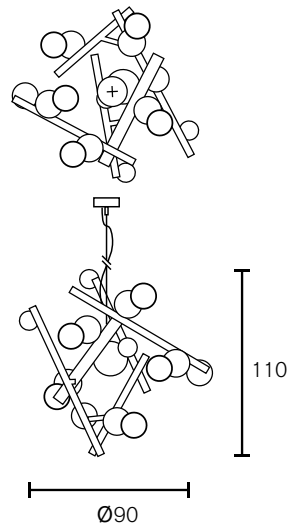

Collection Galaxy

TECHNICAL DATA SHEET

Collection Galaxy 2019

Chandelier Round

Art.nr.	Dimensions	Light bulb	Weight	Finish
GALC80BLM	Ø80xH.70 cm	3x E27	12,0 kg	black matt finish
GALC80N	Ø80xH.70 cm	3x E27	12,0 kg	nickel finish
GALC80BR	Ø80xH.70 cm	3x E27	12,0 kg	brass finish
GALC80BRBUR	Ø80xH.70 cm	3x E27	12,0 kg	brass burnished finish
GALC80NA	Ø80xH.70 cm	3x E27	12,0 kg	nickel aged finish
GALC80COPBUR	Ø80xH.70 cm	3x E27	12,0 kg	copper burnished finish
GALC100BLM	Ø90xH.110 cm	5x E27	17,0 kg	black matt finish
GALC100N	Ø90xH.110 cm	5x E27	17,0 kg	nickel finish
GALC100BR	Ø90xH.110 cm	5x E27	17,0 kg	brass finish
GALC100BRBUR	Ø90xH.110 cm	5x E27	17,0 kg	brass burnished finish
GALC100NA	Ø90xH.110 cm	5x E27	17,0 kg	nickel aged finish
GALC100COPBUR	Ø90xH.110 cm	5x E27	17,0 kg	copper burnished finish

Element

Art.nr.	Dimensions	Light bulb	Weight	Finish
GALDL45BLM	L.40xW.45xH.50 cm	1x E27	5,0 kg	1x GU10 spot downlight, black matt finish
GALDL45N	L.40xW.45xH.50 cm	1x E27	5,0 kg	1x GU10 spot downlight, nickel finish
GALDL45BR	L.40xW.45xH.50 cm	1x E27	5,0 kg	1x GU10 spot downlight, brass finish
GALDL45BRBUR	L.40xW.45xH.50 cm	1x E27	5,0 kg	1x GU10 spot downlight, brass burnished finish
GALDL45NA	L.40xW.45xH.50 cm	1x E27	5,0 kg	1x GU10 spot downlight, nickel aged finish
GALDL45COPBUR	L.40xW.45xH.50 cm	1x E27	5,0 kg	1x GU10 spot downlight, copper burnished finish

Hanging Lamp Long

Art.nr.	Dimensions	Light bulb	Weight	Finish
GALHL140BLM	L.140xW.50xH.40 cm	3x E27	15,0 kg	3x GU10 spot downlight, black matt finish
GALHL140N	L.140xW.50xH.40 cm	3x E27	15,0 kg	3x GU10 spot downlight, nickel finish
GALHL140BR	L.140xW.50xH.40 cm	3x E27	15,0 kg	3x GU10 spot downlight, brass finish
GALHL140BRBUR	L.140xW.50xH.40 cm	3x E27	15,0 kg	3x GU10 spot downlight, brass burnished finish
GALHL140NA	L.140xW.50xH.40 cm	3x E27	15,0 kg	3x GU10 spot downlight, nickel aged finish
GALHL140COPBUR	L.140xW.50xH.40 cm	3x E27	15,0 kg	3x GU10 spot downlight, copper burnished finish