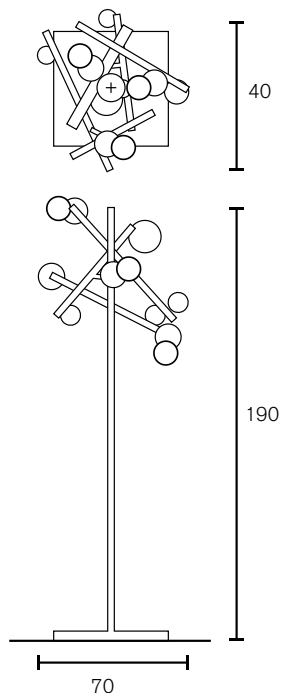

Chandelier Floor Lamp

Art.nr.	Dimensions	Light bulb	Weight	Finish
GALF180BLM	L.70xW.40xH.190 cm	3x E27	21,0 kg	black matt finish
GALF180N	L.70xW.40xH.190 cm	3x E31	21,0 kg	nickel finish
GALF180BR	L.70xW.40xH.190 cm	3x E28	21,0 kg	brass finish
GALF180BRBUR	L.70xW.40xH.190 cm	3x E29	21,0 kg	brass burnished finish
GALF180NA	L.70xW.40xH.190 cm	3x E32	21,0 kg	nickel aged finish
GALF180COPBUR	L.70xW.40xH.190 cm	3x E30	21,0 kg	copper burnished finish