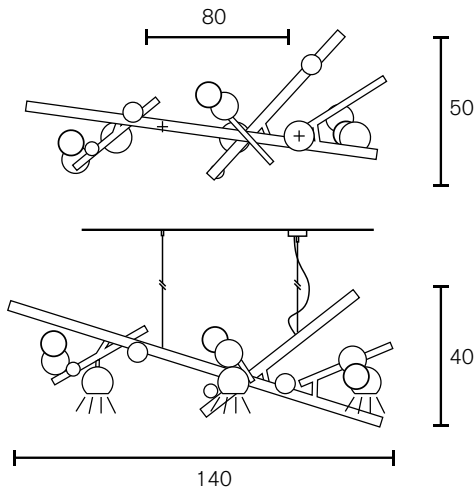

Collection Galaxy

TECHNICAL DATA SHEET

Collection Galaxy 2019

Chandelier Round

Art.nr.	Dimensions	Light bulb	Weight	Finish
GALC80BLM	Ø80xH.70 cm	3x E27	12,0 kg	black matt finish
GALC80N	Ø80xH.70 cm	3x E27	12,0 kg	nickel finish
GALC80BR	Ø80xH.70 cm	3x E27	12,0 kg	brass finish
GALC80BRBUR	Ø80xH.70 cm	3x E27	12,0 kg	brass burnished finish
GALC80NA	Ø80xH.70 cm	3x E27	12,0 kg	nickel aged finish
GALC80COPBUR	Ø80xH.70 cm	3x E27	12,0 kg	copper burnished finish
GALC100BLM	Ø90xH.110 cm	5x E27	17,0 kg	black matt finish
GALC100N	Ø90xH.110 cm	5x E27	17,0 kg	nickel finish
GALC100BR	Ø90xH.110 cm	5x E27	17,0 kg	brass finish
GALC100BRBUR	Ø90xH.110 cm	5x E27	17,0 kg	brass burnished finish
GALC100NA	Ø90xH.110 cm	5x E27	17,0 kg	nickel aged finish
GALC100COPBUR	Ø90xH.110 cm	5x E27	17,0 kg	copper burnished finish

Element

Art.nr.	Dimensions	Light bulb	Weight	Finish
GALDL45BLM	L.40xW.45xH.50 cm	1x E27	5,0 kg	1x GU10 spot downlight, black matt finish
GALDL45N	L.40xW.45xH.50 cm	1x E27	5,0 kg	1x GU10 spot downlight, nickel finish
GALDL45BR	L.40xW.45xH.50 cm	1x E27	5,0 kg	1x GU10 spot downlight, brass finish
GALDL45BRBUR	L.40xW.45xH.50 cm	1x E27	5,0 kg	1x GU10 spot downlight, brass burnished finish
GALDL45NA	L.40xW.45xH.50 cm	1x E27	5,0 kg	1x GU10 spot downlight, nickel aged finish
GALDL45COPBUR	L.40xW.45xH.50 cm	1x E27	5,0 kg	1x GU10 spot downlight, copper burnished finish

Hanging Lamp Long

Art.nr.	Dimensions	Light bulb	Weight	Finish
GALHL140BLM	L.140xW.50xH.40 cm	3x E27	15,0 kg	3x GU10 spot downlight, black matt finish
GALHL140N	L.140xW.50xH.40 cm	3x E27	15,0 kg	3x GU10 spot downlight, nickel finish
GALHL140BR	L.140xW.50xH.40 cm	3x E27	15,0 kg	3x GU10 spot downlight, brass finish
GALHL140BRBUR	L.140xW.50xH.40 cm	3x E27	15,0 kg	3x GU10 spot downlight, brass burnished finish
GALHL140NA	L.140xW.50xH.40 cm	3x E27	15,0 kg	3x GU10 spot downlight, nickel aged finish
GALHL140COPBUR	L.140xW.50xH.40 cm	3x E27	15,0 kg	3x GU10 spot downlight, copper burnished finish