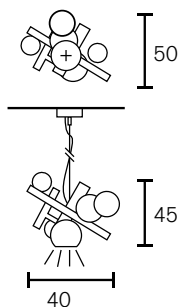

Collection Galaxy

TECHNICAL DATA SHEET

Collection Galaxy 2019

Chandelier Round

Art.nr.	Dimensions	Light bulb	Weight	Finish
GALC80BLM	Ø80xH.70 cm	3x E27	12,0 kg	black matt finish
GALC80N	Ø80xH.70 cm	3x E27	12,0 kg	nickel finish
GALC80BR	Ø80xH.70 cm	3x E27	12,0 kg	brass finish
GALC80BRBUR	Ø80xH.70 cm	3x E27	12,0 kg	brass burnished finish
GALC80NA	Ø80xH.70 cm	3x E27	12,0 kg	nickel aged finish
GALC80COPBUR	Ø80xH.70 cm	3x E27	12,0 kg	copper burnished finish
GALC100BLM	Ø90xH.110 cm	5x E27	17,0 kg	black matt finish
GALC100N	Ø90xH.110 cm	5x E27	17,0 kg	nickel finish
GALC100BR	Ø90xH.110 cm	5x E27	17,0 kg	brass finish
GALC100BRBUR	Ø90xH.110 cm	5x E27	17,0 kg	brass burnished finish
GALC100NA	Ø90xH.110 cm	5x E27	17,0 kg	nickel aged finish
GALC100COPBUR	Ø90xH.110 cm	5x E27	17,0 kg	copper burnished finish

Element

Art.nr.	Dimensions	Light bulb	Weight	Finish
GALDL45BLM	L.40xW.45xH.50 cm	1x E27	5,0 kg	1x GU10 spot downlight, black matt finish
GALDL45N	L.40xW.45xH.50 cm	1x E27	5,0 kg	1x GU10 spot downlight, nickel finish
GALDL45BR	L.40xW.45xH.50 cm	1x E27	5,0 kg	1x GU10 spot downlight, brass finish
GALDL45BRBUR	L.40xW.45xH.50 cm	1x E27	5,0 kg	1x GU10 spot downlight, brass burnished finish
GALDL45NA	L.40xW.45xH.50 cm	1x E27	5,0 kg	1x GU10 spot downlight, nickel aged finish
GALDL45COPBUR	L.40xW.45xH.50 cm	1x E27	5,0 kg	1x GU10 spot downlight, copper burnished finish

Hanging Lamp Long

Art.nr.	Dimensions	Light bulb	Weight	Finish
GALHL140BLM	L.140xW.50xH.40 cm	3x E27	15,0 kg	3x GU10 spot downlight, black matt finish
GALHL140N	L.140xW.50xH.40 cm	3x E27	15,0 kg	3x GU10 spot downlight, nickel finish
GALHL140BR	L.140xW.50xH.40 cm	3x E27	15,0 kg	3x GU10 spot downlight, brass finish
GALHL140BRBUR	L.140xW.50xH.40 cm	3x E27	15,0 kg	3x GU10 spot downlight, brass burnished finish
GALHL140NA	L.140xW.50xH.40 cm	3x E27	15,0 kg	3x GU10 spot downlight, nickel aged finish
GALHL140COPBUR	L.140xW.50xH.40 cm	3x E27	15,0 kg	3x GU10 spot downlight, copper burnished finish