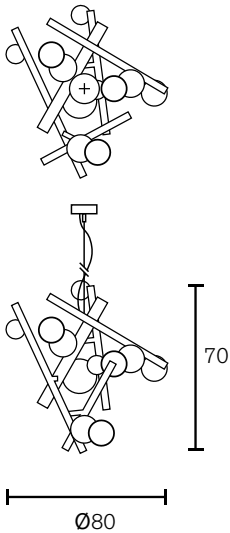

Collection Galaxy

TECHNICAL DATA SHEET

Collection Galaxy 2019

Chandelier Round

Art.nr.	Dimensions	Light bulb	Weight	Finish
GALC80BLM	Ø80xH.70 cm	3x E27	12,0 kg	black matt finish
GALC80N	Ø80xH.70 cm	3x E27	12,0 kg	nickel finish
GALC80BR	Ø80xH.70 cm	3x E27	12,0 kg	brass finish
GALC80BRBUR	Ø80xH.70 cm	3x E27	12,0 kg	brass burnished finish
GALC80NA	Ø80xH.70 cm	3x E27	12,0 kg	nickel aged finish
GALC80COPBUR	Ø80xH.70 cm	3x E27	12,0 kg	copper burnished finish
GALC100BLM	Ø90xH.110 cm	5x E27	17,0 kg	black matt finish
GALC100N	Ø90xH.110 cm	5x E27	17,0 kg	nickel finish
GALC100BR	Ø90xH.110 cm	5x E27	17,0 kg	brass finish
GALC100BRBUR	Ø90xH.110 cm	5x E27	17,0 kg	brass burnished finish
GALC100NA	Ø90xH.110 cm	5x E27	17,0 kg	nickel aged finish
GALC100COPBUR	Ø90xH.110 cm	5x E27	17,0 kg	copper burnished finish

Element

Art.nr.	Dimensions	Light bulb	Weight	Finish
GALDL45BLM	L.40xW.45xH.50 cm	1x E27	5,0 kg	1x GU10 spot downlight, black matt finish
GALDL45N	L.40xW.45xH.50 cm	1x E27	5,0 kg	1x GU10 spot downlight, nickel finish
GALDL45BR	L.40xW.45xH.50 cm	1x E27	5,0 kg	1x GU10 spot downlight, brass finish
GALDL45BRBUR	L.40xW.45xH.50 cm	1x E27	5,0 kg	1x GU10 spot downlight, brass burnished finish
GALDL45NA	L.40xW.45xH.50 cm	1x E27	5,0 kg	1x GU10 spot downlight, nickel aged finish
GALDL45COPBUR	L.40xW.45xH.50 cm	1x E27	5,0 kg	1x GU10 spot downlight, copper burnished finish

Hanging Lamp Long

Art.nr.	Dimensions	Light bulb	Weight	Finish
GALHL140BLM	L.140xW.50xH.40 cm	3x E27	15,0 kg	3x GU10 spot downlight, black matt finish
GALHL140N	L.140xW.50xH.40 cm	3x E27	15,0 kg	3x GU10 spot downlight, nickel finish
GALHL140BR	L.140xW.50xH.40 cm	3x E27	15,0 kg	3x GU10 spot downlight, brass finish
GALHL140BRBUR	L.140xW.50xH.40 cm	3x E27	15,0 kg	3x GU10 spot downlight, brass burnished finish
GALHL140NA	L.140xW.50xH.40 cm	3x E27	15,0 kg	3x GU10 spot downlight, nickel aged finish
GALHL140COPBUR	L.140xW.50xH.40 cm	3x E27	15,0 kg	3x GU10 spot downlight, copper burnished finish