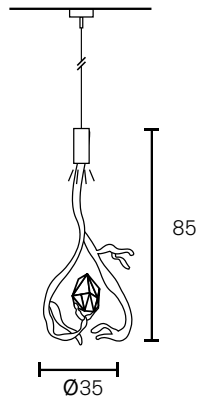

ORC35BDP-AM