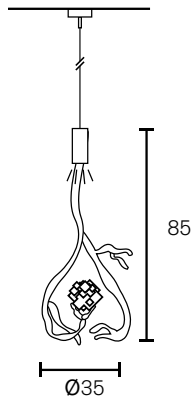

ORC35BDP-PYR