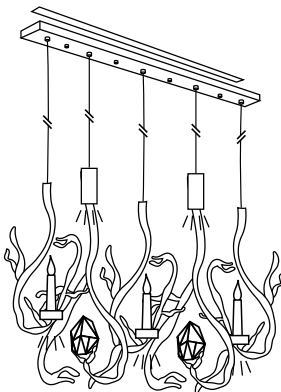

Collection Orpheus 2019

Element

Art.nr.	Dimensions	Light bulb	Weight	Finish
OR30-CANDBRBUR	Ø30xH.57 cm	1x E14	3,0 kg	1x GU10 spot downlight, brass aged finish

Art Element

Art.nr.	Dimensions	Light bulb	Weight	Finish
ORC35BDP-NYMR	Ø35xH.85 cm	1x GU10	4,0 kg	cast bronze dark patina with Nymphenburg rose
ORC35BDP-AM	Ø35xH.85 cm	1x GU10	4,0 kg	cast bronze dark patina with amethyst
ORC35BDP-PYR	Ø35xH.85 cm	1x GU10	4,0 kg	cast bronze dark patina with pyrite