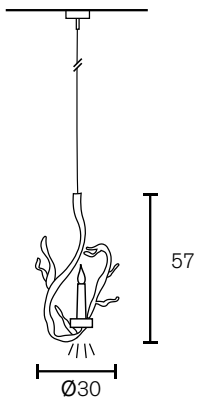

### Element

| Art.nr.        | Dimensions  | Light bulb | Weight | Finish                                    |
|----------------|-------------|------------|--------|---|
| OR30-CANDBRBUR | Ø30xH.57 cm | 1x E14     | 3,0 kg | 1x GU10 spot downlight, brass aged finish |

### Art Element

| Art.nr.       | Dimensions  | Light bulb | Weight | Finish  |
|---------------|-------------|------------|--------|---|
| ORC35BDP-NYMR | Ø35xH.85 cm | 1x GU10    | 4,0 kg | cast bronze dark patina with Nymphenburg rose |
| ORC35BDP-AM   | Ø35xH.85 cm | 1x GU10    | 4,0 kg | cast bronze dark patina with amethyst         |
| ORC35BDP-PYR  | Ø35xH.85 cm | 1x GU10    | 4,0 kg | cast bronze dark patina with pyrite           |