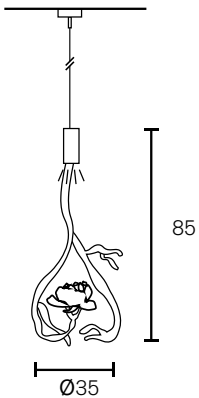

### Element

| Art.nr.        | Dimensions  | Light bulb | Weight | Finish                                    |
|----------------|-------------|------------|--------|---|
| OR30-CANDBRBUR | Ø30xH.57 cm | 1x E14     | 3,0 kg | 1x GU10 spot downlight, brass aged finish |

### Art Element

| Art.nr.       | Dimensions  | Light bulb | Weight | Finish  |
|---------------|-------------|------------|--------|---|
| ORC35BDP-NYMR | Ø35xH.85 cm | 1x GU10    | 4,0 kg | cast bronze dark patina with Nymphenburg rose |
| ORC35BDP-AM   | Ø35xH.85 cm | 1x GU10    | 4,0 kg | cast bronze dark patina with amethyst         |
| ORC35BDP-PYR  | Ø35xH.85 cm | 1x GU10    | 4,0 kg | cast bronze dark patina with pyrite           |