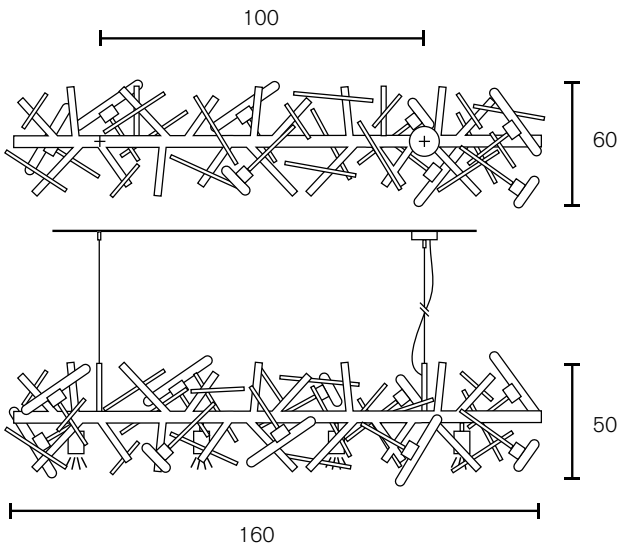

Standard the Linea will be delivered with reflector bars in finish of the lamp.