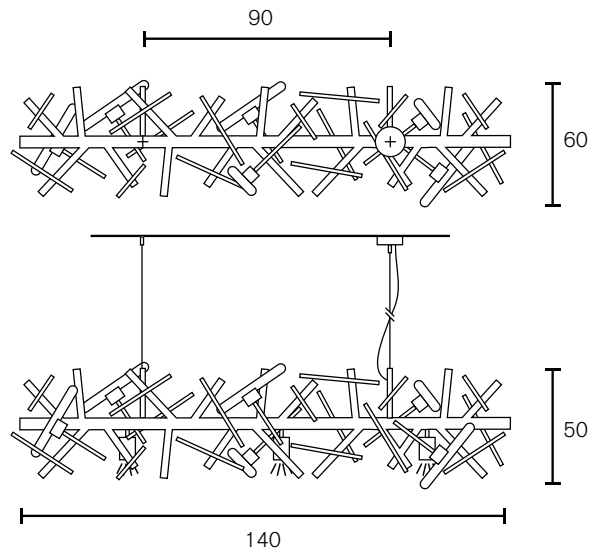

Standard the Linea will be delivered with reflector bars in finish of the lamp.

Standard the Linea will be delivered with reflector bars in finish of the lamp.

Linea Element

Art.nr.	Dimensions	Light bulb	Weight	Finish
LINLT50/70BLM	Ø70xH.70 cm	5x S14D	6,0 kg	black matt finish
LINLT50/70N	Ø70xH.70 cm	5x S14D	6,0 kg	nickel finish
LINLT50/70BR	Ø70xH.70 cm	5x S14D	6,0 kg	brass finish
LINLT50/70BRBUR	Ø70xH.70 cm	5x S14D	6,0 kg	brass burnished finish
LINLT50/70NA	Ø70xH.70 cm	5x S14D	6,0 kg	nickel aged finish
LINLT50/70COPBUR	Ø70xH.70 cm	5x S14D	6,0 kg	copper burnished finish