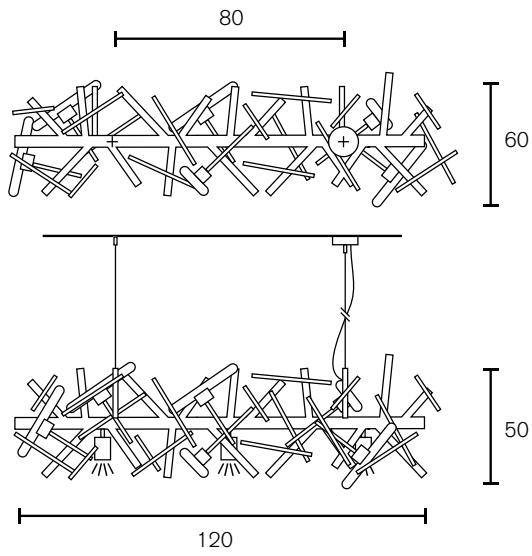

Standard the Linea will be delivered with reflector bars in finish of the lamp.

Standard the Linea will be delivered with reflector bars in finish of the lamp.

Linea Element

Art.nr.	Dimensions	Light bulb	Weight	Finish
LINLT50/70BLM	Ø70xH.70 cm	5x S14D	6,0 kg	black matt finish
LINLT50/70N	Ø70xH.70 cm	5x S14D	6,0 kg	nickel finish
LINLT50/70BR	Ø70xH.70 cm	5x S14D	6,0 kg	brass finish
LINLT50/70BRBUR	Ø70xH.70 cm	5x S14D	6,0 kg	brass burnished finish
LINLT50/70NA	Ø70xH.70 cm	5x S14D	6,0 kg	nickel aged finish
LINLT50/70COPBUR	Ø70xH.70 cm	5x S14D	6,0 kg	copper burnished finish