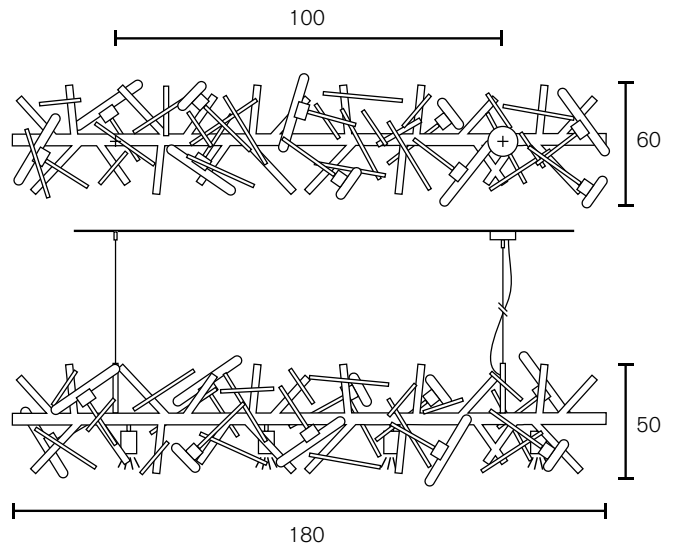

Standard the Linea will be delivered with reflector bars in finish of the lamp.

Standard the Linea will be delivered with reflector bars in finish of the lamp.

Linea Element

Art.nr.	Dimensions	Light bulb	Weight	Finish
LINLT50/70BLM	Ø70xH.70 cm	5x S14D	6,0 kg	black matt finish
LINLT50/70N	Ø70xH.70 cm	5x S14D	6,0 kg	nickel finish
LINLT50/70BR	Ø70xH.70 cm	5x S14D	6,0 kg	brass finish
LINLT50/70BRBUR	Ø70xH.70 cm	5x S14D	6,0 kg	brass burnished finish
LINLT50/70NA	Ø70xH.70 cm	5x S14D	6,0 kg	nickel aged finish
LINLT50/70COPBUR	Ø70xH.70 cm	5x S14D	6,0 kg	copper burnished finish