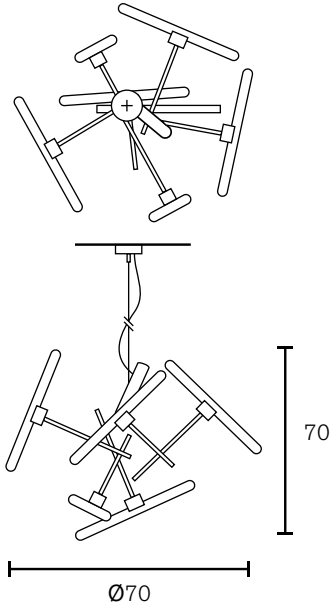

Standard the Linea will be delivered with reflector bars in finish of the lamp.

Standard the Linea will be delivered with reflector bars in finish of the lamp.

Linea Element

Art.nr.	Dimensions	Light bulb	Weight	Finish
LINLT50/70BLM	Ø70xH.70 cm	5x S14D	6,0 kg	black matt finish
LINLT50/70N	Ø70xH.70 cm	5x S14D	6,0 kg	nickel finish
LINLT50/70BR	Ø70xH.70 cm	5x S14D	6,0 kg	brass finish
LINLT50/70BRBUR	Ø70xH.70 cm	5x S14D	6,0 kg	brass burnished finish
LINLT50/70NA	Ø70xH.70 cm	5x S14D	6,0 kg	nickel aged finish
LINLT50/70COPBUR	Ø70xH.70 cm	5x S14D	6,0 kg	copper burnished finish