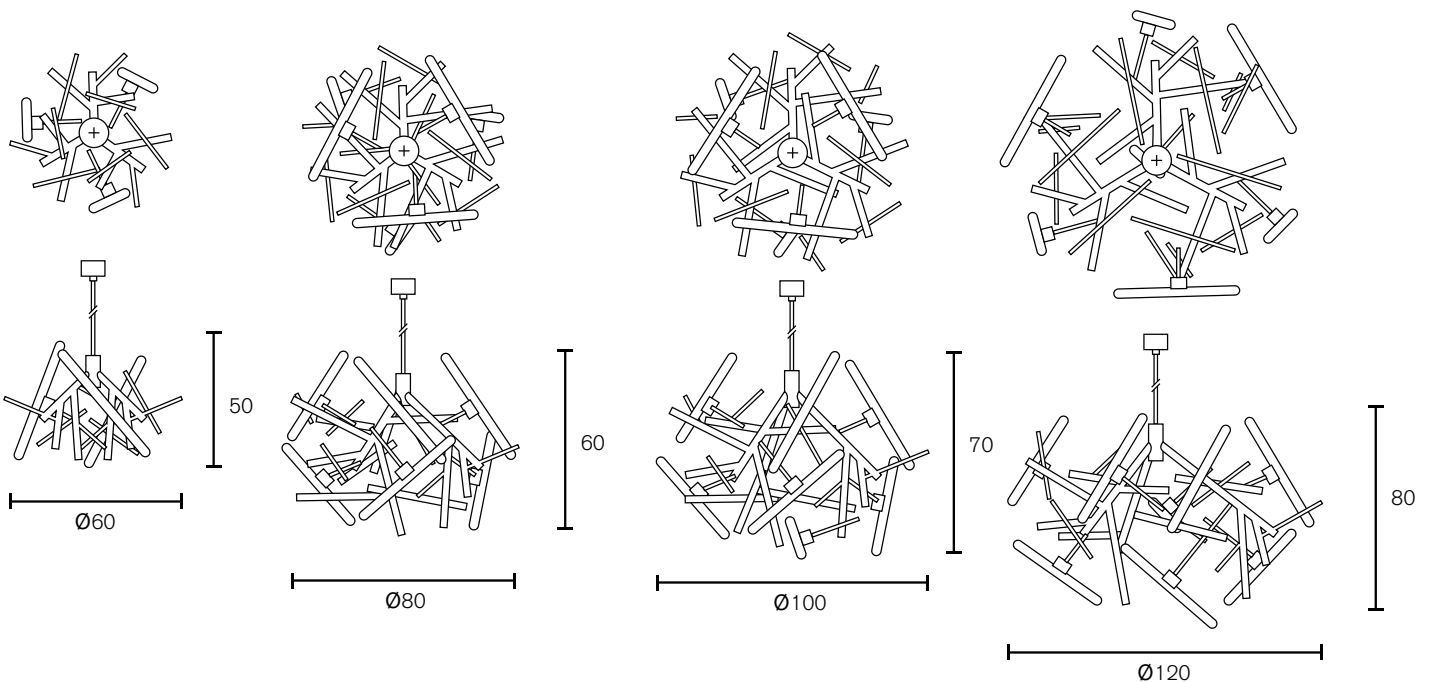

Standard the Linea will be delivered with reflector bars in finish of the lamp.

Hanging Lamp Long

Art.nr.	Dimensions	Light bulb	Weight	Finish
LINHL120BLM	L.120xW.60xH.50 cm	6x S14D	30,0 kg	3x GU10 spot downlight, black matt finish
LINHL120N	L.120xW.60xH.50 cm	6x S14D	30,0 kg	3x GU10 spot downlight, nickel finish
LINHL120BR	L.120xW.60xH.50 cm	6x S14D	30,0 kg	3x GU10 spot downlight, brass finish
LINHL120BRBUR	L.120xW.60xH.50 cm	6x S14D	30,0 kg	3x GU10 spot downlight, brass burnished finish
LINHL120NA	L.120xW.60xH.50 cm	6x S14D	30,0 kg	3x GU10 spot downlight, nickel aged finish
LINHL120COPBUR	L.120xW.60xH.50 cm	6x S14D	30,0 kg	3x GU10 spot downlight, copper burnished finish
LINHL140BLM	L.140xW.60xH.50 cm	6x S14D	40,0 kg	3x GU10 spot downlight, black matt finish
LINHL140N	L.140xW.60xH.50 cm	6x S14D	40,0 kg	3x GU10 spot downlight, nickel finish
LINHL140BR	L.140xW.60xH.50 cm	6x S14D	40,0 kg	3x GU10 spot downlight, brass finish
LINHL140BRBUR	L.140xW.60xH.50 cm	6x S14D	40,0 kg	3x GU10 spot downlight, brass burnished finish
LINHL140NA	L.140xW.60xH.50 cm	6x S14D	40,0 kg	3x GU10 spot downlight, nickel aged finish
LINHL140COPBUR	L.140xW.60xH.50 cm	6x S14D	40,0 kg	3x GU10 spot downlight, copper burnished finish
LINHL160BLM	L.160xW.60xH.50 cm	8x S14D	45,0 kg	4x GU10 spot downlight, black matt finish
LINHL160N	L.160xW.60xH.50 cm	8x S14D	45,0 kg	4x GU10 spot downlight, nickel finish
LINHL160BR	L.160xW.60xH.50 cm	8x S14D	45,0 kg	4x GU10 spot downlight, brass finish
LINHL160BRBUR	L.160xW.60xH.50 cm	8x S14D	45,0 kg	4x GU10 spot downlight, brass burnished finish
LINHL160NA	L.160xW.60xH.50 cm	8x S14D	45,0 kg	4x GU10 spot downlight, nickel aged finish
LINHL160COPBUR	L.160xW.60xH.50 cm	8x S14D	45,0 kg	4x GU10 spot downlight, copper burnished finish
LINHL180BLM	L.180xW.60xH.50 cm	8x S14D	50,0 kg	4x GU10 spot downlight, black matt finish
LINHL180N	L.180xW.60xH.50 cm	8x S14D	50,0 kg	4x GU10 spot downlight, nickel finish
LINHL180BR	L.180xW.60xH.50 cm	8x S14D	50,0 kg	4x GU10 spot downlight, brass finish
LINHL180BRBUR	L.180xW.60xH.50 cm	8x S14D	50,0 kg	4x GU10 spot downlight, brass burnished finish
LINHL180NA	L.180xW.60xH.50 cm	8x S14D	50,0 kg	4x GU10 spot downlight, nickel aged finish
LINHL180COPBUR	L.180xW.60xH.50 cm	8x S14D	50,0 kg	4x GU10 spot downlight, copper burnished finish