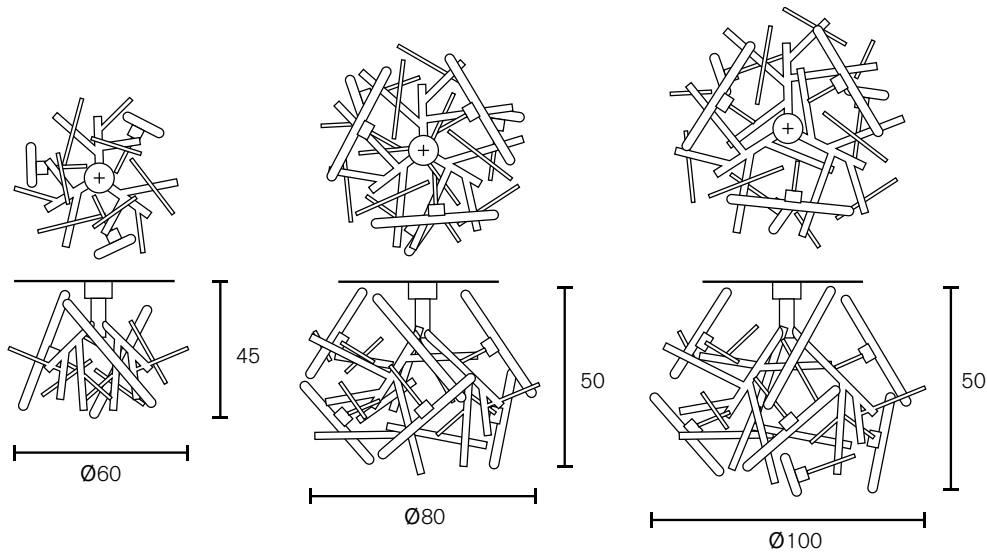

Cieling Lamp Round

Art.nr.	Dimensions	Light bulb	Weight	Finish
LINP60BLM	Ø60xW.45 cm	3x S14D	15,0 kg	black matt finish
LINP60N	Ø60xW.45 cm	3x S14D	15,0 kg	nickel finish
LINP60BR	Ø60xW.45 cm	3x S14D	15,0 kg	brass finish
LINP60BRBUR	Ø60xW.45 cm	3x S14D	15,0 kg	brass burnished finish
LINP60NA	Ø60xW.45 cm	3x S14D	15,0 kg	nickel aged finish
LINP60COPBUR	Ø60xW.45 cm	3x S14D	15,0 kg	copper burnished finish
LINP80BLM	Ø80xW.50 cm	6x S14D	20,0 kg	black matt finish
LINP80N	Ø80xW.50 cm	6x S14D	20,0 kg	nickel finish
LINP80BR	Ø80xW.50 cm	6x S14D	20,0 kg<!-- </td--> <td>brass finish</td>	
LINP80BRBUR	Ø80xW.50 cm	6x S14D	20,0 kg	brass burnished finish
LINP80NA	Ø80xW.50 cm	6x S14D	20,0 kg	nickel aged finish
LINP80COPBUR	Ø80xW.50 cm	6x S14D	20,0 kg	copper burnished finish
LINP100BLM	Ø100xW.50 cm	6x S14D	25,0 kg	black matt finish
LINP100N	Ø100xW.50 cm	6x S14D	25,0 kg	nickel finish
LINP100BR	Ø100xW.50 cm	6x S14D	25,0 kg	brass finish
LINP100BRBUR	Ø100xW.50 cm	6x S14D	25,0 kg	brass burnished finish
LINP100NA	Ø100xW.50 cm	6x S14D	25,0 kg	nickel aged finish
LINP100COPBUR	Ø100xW.50 cm	6x S14D	25,0 kg	copper burnished finish

Standard the Linea will be delivered with reflector bars in finish of the lamp.