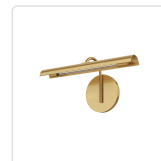

## ASTRID WV316501UBMS

FIXTURE DIMENSIONS W13-3/4" x H6-7/8" x E4-7/8"

HEIGHT FROM CENTER 4-1/2"

EXTENSION 4-7/8"

LIGHT SOURCE LED

WATTAGE 7W

TOTAL LUMENS 735lm

DELIVERED LUMENS 585lm

CANOPY DIMENSIONS D5" x E1/2"

FINISH OPTION(S) Urban Bronze with Metal Shade

[ D - Diameter, L - Length, W - Width, H - Height, E - Extension ]

### AVAILABLE FINISHES:

WV316501UBMS

Urban Bronze with Metal Shade

WV316501VBMS

Vintage Brass with Metal Shade

\*For complete warranty terms, please visit: [www.aloralighting.com/warranty](http://www.aloralighting.com/warranty)