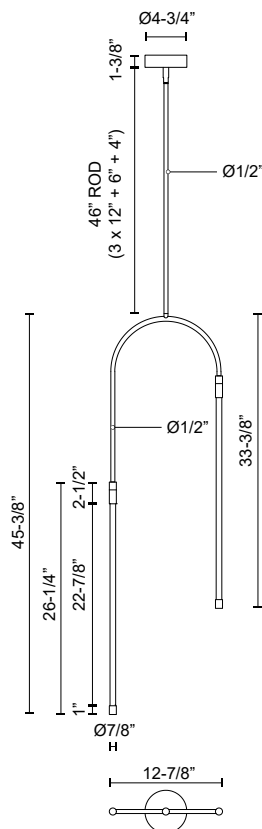

HONOUR PD317002NB

FIXTURE DIMENSIONS	L12-7/8" x W7/8" x H45-3/8"
LIGHT SOURCE	LED
WATTAGE	20W
TOTAL LUMENS	2100lm
DELIVERED LUMENS	1800lm
VOLTAGE	120V
COLOR TEMPERATURE	2700K
CRI (RA)	90CRI
DIMMABLE	Yes, TRIAC/ELV Dimmer (Not Included)
GLASS DETAILS	Clear Glass
MATERIAL	Brass
ROD LENGTH	46" Max (3x12" + 1x6" + 1x4")
DIAMETER OF ROD	1/2"
WIRE LENGTH	144"
MINIMUM HANG HEIGHT	52"
SLOPED CEILING ADAPTABLE	Yes, Up to 45°
LOCATION	Dry
BARCODE	691759060492
CANOPY DIMENSIONS	D4 -3/4" x H1 -3/8"
FINISH OPTION(S)	Natural Brass

[D - Diameter, L - Length, W - Width, H - Height, E - Extension]

AVAILABLE FINISHES:

Natural Brass

Urban Bronze

*For complete warranty terms, please visit: www.aloralighting.com/warranty