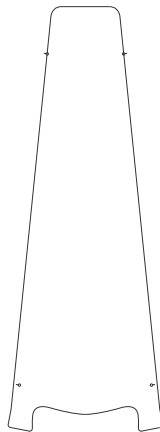

SOFIA 120

WE PLIGHT
^

DIMENSIONS

H 120 cm / 47.2 in

D 39 cm / 15.5 in

PARTS

x 1

x 1

x 26.5 cm

x 10

ELECTRICAL KIT

1.5 m

CODE

SO51

TYPE

Floor Lamp

MOUNTING

CORD LENGTH

1.5 m. / Textile cable

BULB

100 watts (max) / Bulb Socket E26 / E27 x 1

WEIGHT

MATERIALS

Woods: