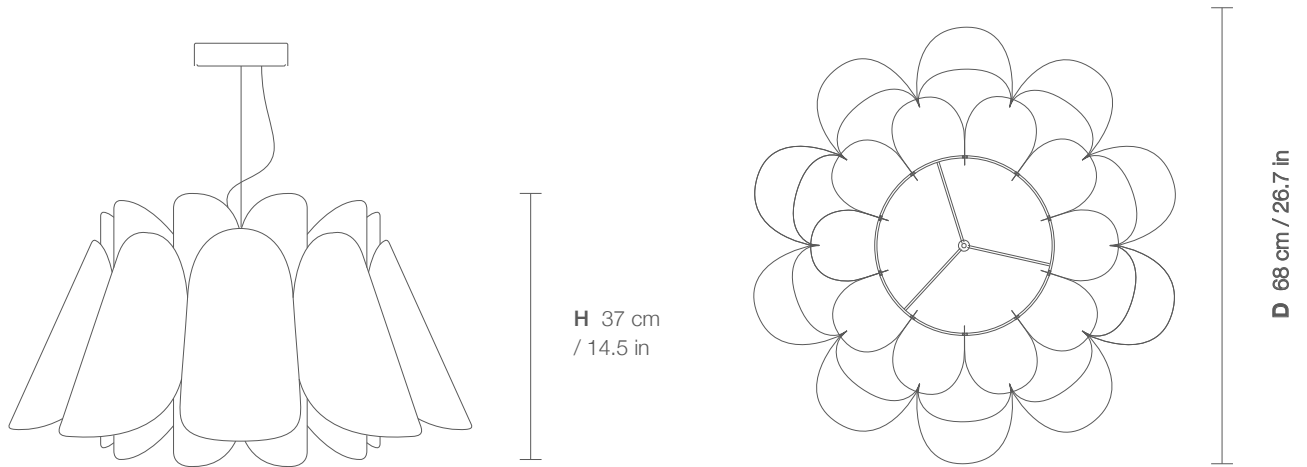

FEDERICA 68

WE PLIGHT
^

DIMENSIONS

PARTS

| | |
|-------------|---|
| CODE | FE68 |
| TYPE | Pendant Lamp |
| MOUNTING | Ceiling rose and steel cord includes |
| CORD LENGHT | 2 m. / Textile cable |
| BULB | 100 watts (max) / Bulb Socket E26 / E27 x 1 |
| WEIGHT | 2.34 kg. / 5.15 lbs. |

MATERIALS

Woods: Ash Beech Petiribi Wenge Ebony Grey Oak

Colors: Red Yellow Green Blue White

Le Corbusier Colors: Rose Terracotta Ocher Light Petrol