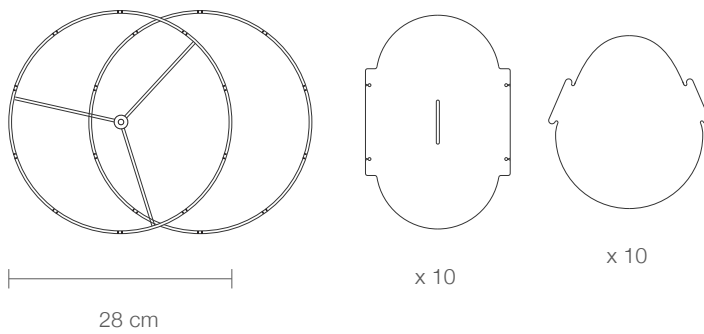

FEDERICA 68

WE PLIGHT
^

DIMENSIONS

PARTS

| | |
|-------------|---|
| CODE | FE68 |
| TYPE | Pendant Lamp |
| MOUNTING | Ceiling rose and steel cord includes |
| CORD LENGHT | 2 m. / Textile cable |
| BULB | 100 watts (max) / Bulb Socket E26 / E27 x 1 |
| WEIGHT | 2.34 kg. / 5.15 lbs. |