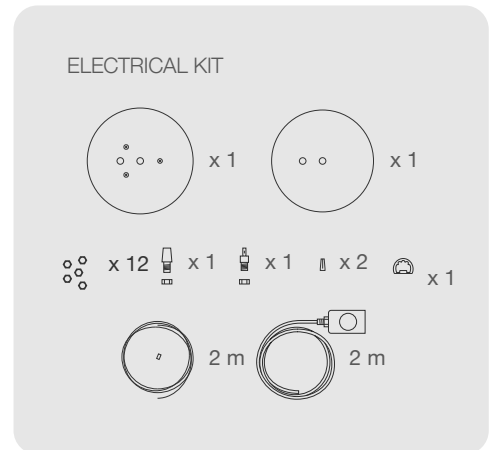

FEDERICA 68

WE PLIGHT
^

DIMENSIONS

PARTS

| | |
|-------------|---|
| CODE | FE68 |
| TYPE | Pendant Lamp |
| MOUNTING | Ceiling rose and steel cord includes |
| CORD LENGHT | 2 m. / Textile cable |
| BULB | 100 watts (max) / Bulb Socket E26 / E27 x 1 |
| WEIGHT | 2.34 kg. / 5.15 lbs. |