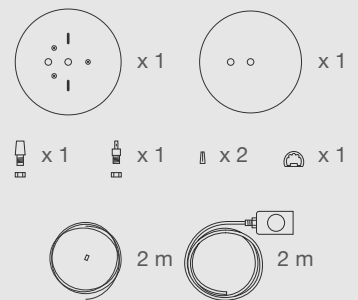

EMILIA 60

WE PLIGHT
^

DIMENSIONS

PARTS

A
Ring hole
x 2

B
Open holes
x 19

C
Closed holes
x 17

Plastic Seal
x 2

ELECTRICAL KIT

| | |
|-------------|---|
| CODE | EM60 |
| TYPE | Pendant Lamp |
| MOUNTING | Ceiling rose and steel cord includes |
| CORD LENGHT | 2 m. / Textile cable |
| BULB | 100 watts (max) / Bulb Socket E26 / E27 x 1 |
| WEIGHT | 1.73 kg. / 3.81 lbs. |