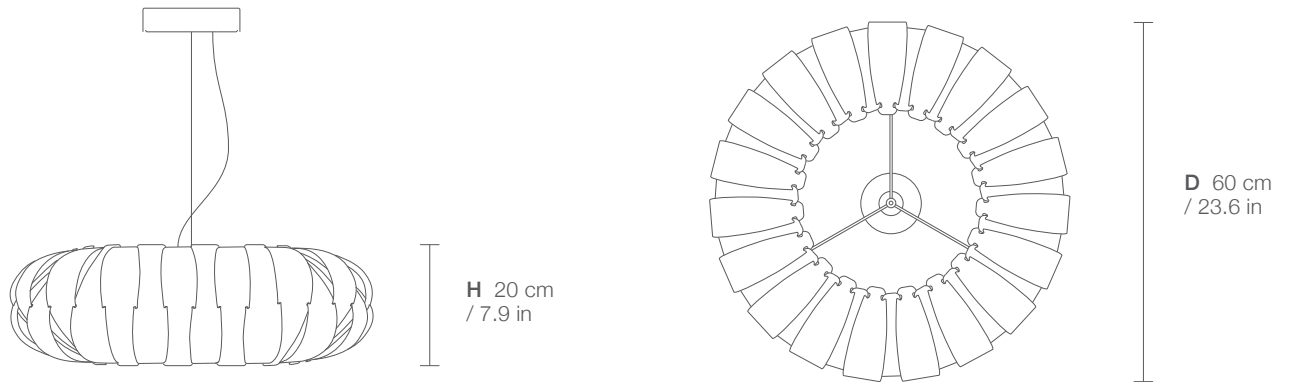

EMILIA 60

WE PLIGHT
^

DIMENSIONS

PARTS

A
Ring hole
x 2

B
Open holes
x 19

C
Closed holes
x 17

Plastic Seal
x 2

ELECTRICAL KIT

| | |
|-------------|---|
| CODE | EM60 |
| TYPE | Pendant Lamp |
| MOUNTING | Ceiling rose and steel cord includes |
| CORD LENGHT | 2 m. / Textile cable |
| BULB | 100 watts (max) / Bulb Socket E26 / E27 x 1 |
| WEIGHT | 1.73 kg. / 3.81 lbs. |