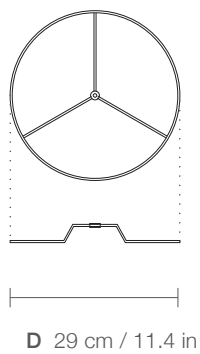

EMILIA 60

WE PLIGHT
^

DIMENSIONS

PARTS

A
Ring hole
x 2

B
Open holes
x 19

C
Closed holes
x 17

Plastic Seal
x 2

ELECTRICAL KIT

| | |
|-------------|---|
| CODE | EM60 |
| TYPE | Pendant Lamp |
| MOUNTING | Ceiling rose and steel cord includes |
| CORD LENGHT | 2 m. / Textile cable |
| BULB | 100 watts (max) / Bulb Socket E26 / E27 x 1 |
| WEIGHT | 1.73 kg. / 3.81 lbs. |