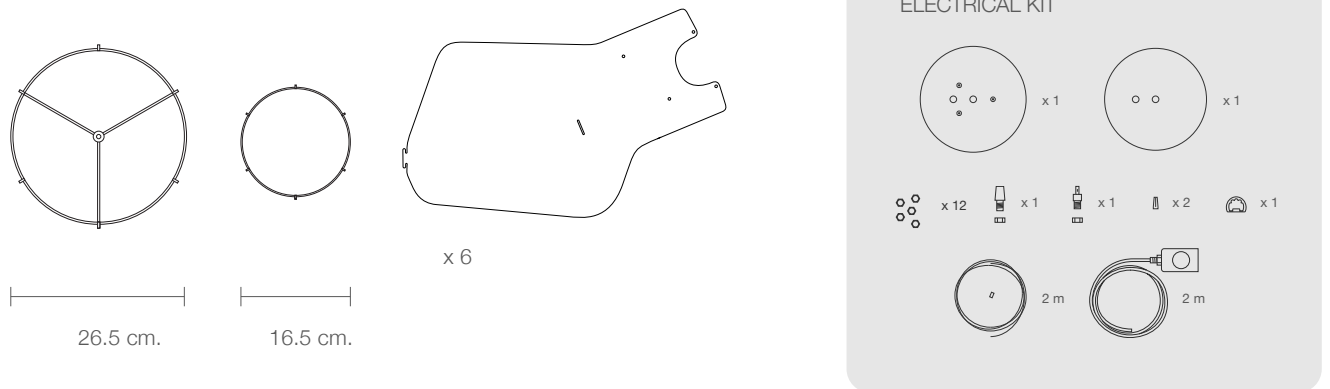

## DIMENSIONS

## PARTS

CODE	CA67
TYPE	Pendant Lamp
MOUNTING	Ceiling rose and steel cord includes
CORD LENGTH	2 m. / Textile cable
BULB	100 watts (max) / Bulb Socket E26 / E27 x 1
WEIGHT	1.79 kg. / 3.94 lbs.