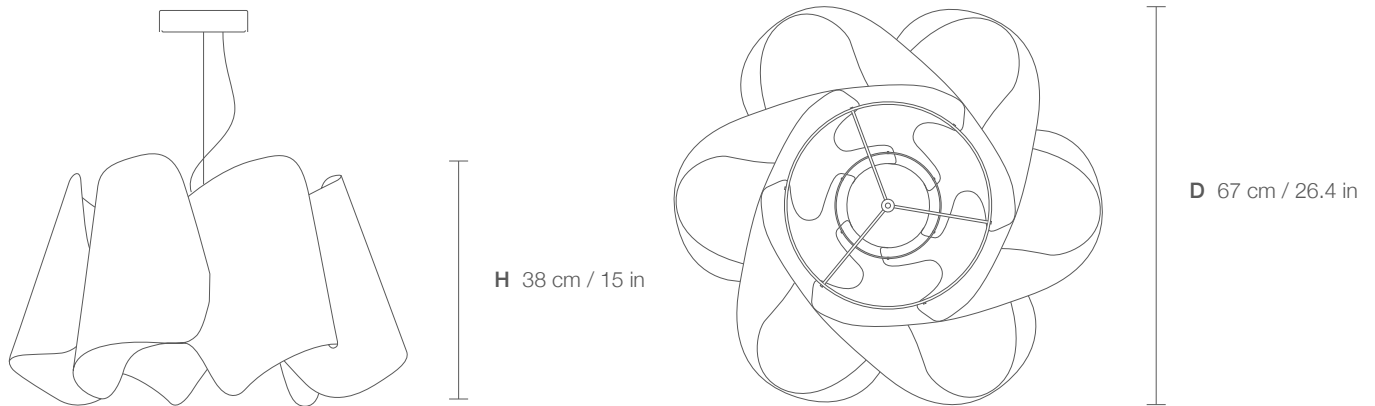

## DIMENSIONS

## PARTS

CODE	CA67
TYPE	Pendant Lamp
MOUNTING	Ceiling rose and steel cord includes
CORD LENGTH	2 m. / Textile cable
BULB	100 watts (max) / Bulb Socket E26 / E27 x 1
WEIGHT	1.79 kg. / 3.94 lbs.