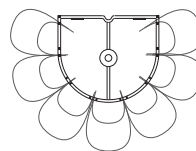

RENATA 35 WALL

WEPLIGHT
^

DIMENSIONS

H 30 cm / 11.7 in

D 35 cm / 13.7 in

PARTS

x 1

x 1

RE35

TYPE

Sconces Lamp

MOUNTING

CORD LENGTH

0.5 m. / Textile cable

BULB

100 watts (max) / Bulb Socket E26 / E27 x 1