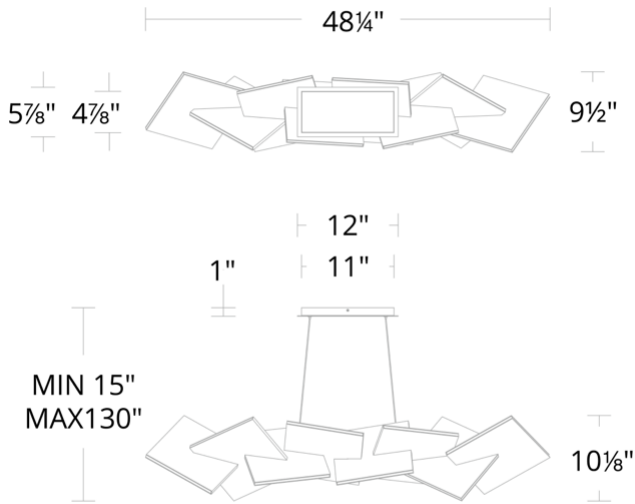

Project: _____

Location: _____

Fixture Type: _____

Catalog Number: _____

AVAILABLE FINISHES:

Konstrukt

PD-80048

PRODUCT DESCRIPTION

PD-80048

Model & Size	Color Temp	Finish	LED Watts	LED Lumens	Delivered Lumens
PD-80048 48"	3000K 3000K	BK Black TT Titanium	78W 78W	2992 2992	2064 2064

Example: **PD-80048-TT**

For custom requests please contact customs@modernforms.com